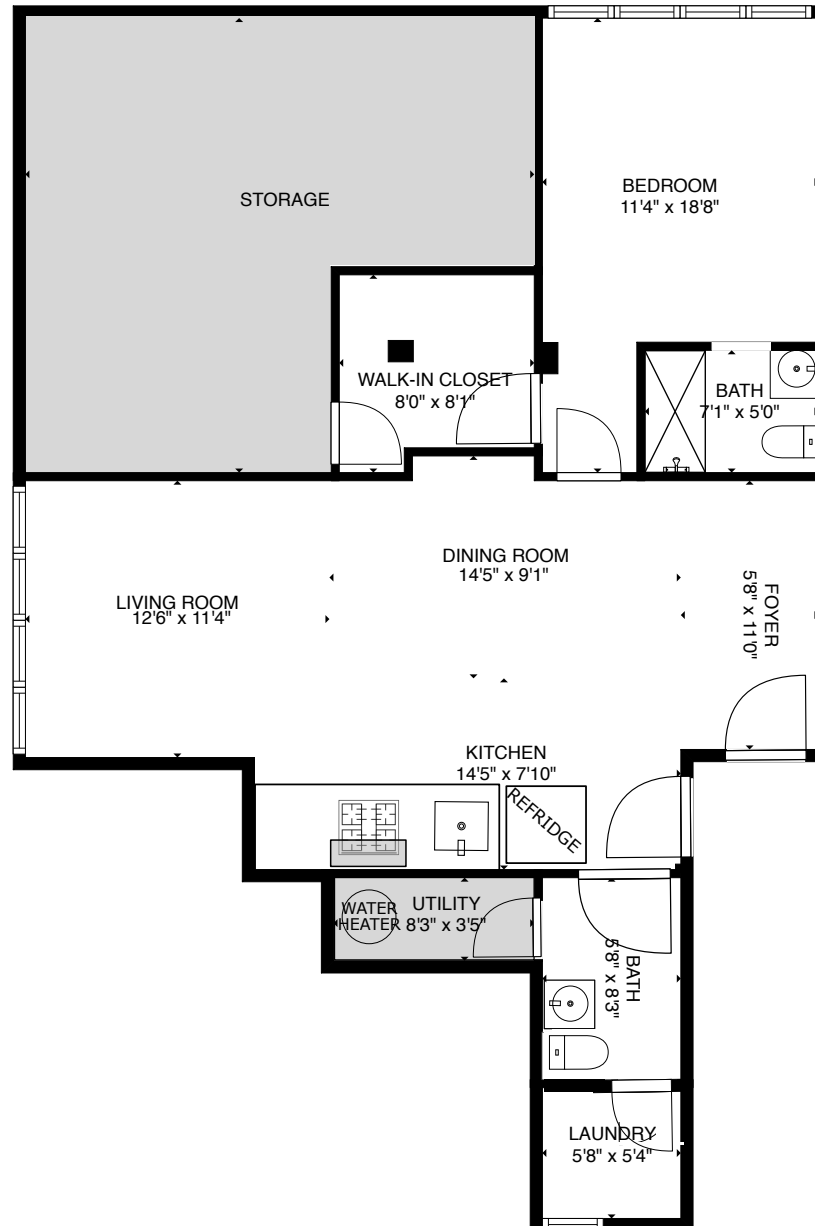

97 GREAT ROAD #7
ACTON, MA 01720

*P*utherland
GROUP

KW BOSTON NORTHWEST
KELLERWILLIAMS. REALTY

TOTAL LIVING AREA: 798 sq. ft
SIZES AND DIMENSIONS ARE APPROXIMATE, ACTUAL MAY VARY.