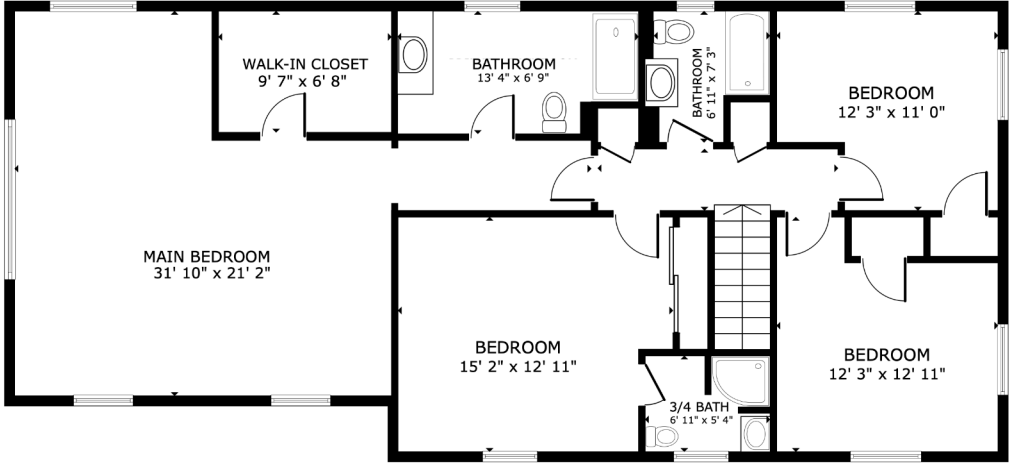

8 BERRY LANE
ACTON, MA 01720

FLOOR 1

FLOOR 2

BASEMENT

KW BOSTON NORTHWEST
KELLERWILLIAMS, REALTY

SIZES AND DIMENSIONS ARE APPROXIMATE, ACTUAL MAY VARY.

8 BERRY LANE, ACTON, MA

FLOOR 1

Disclaimer:

Floor Plan measurements are approximate and are for illustrative purposes only. While we do not doubt the floor plan's accuracy, we make no guarantee, warranty or representation as to the accuracy and completeness of the floor plan. You or your advisors should conduct a careful, independent investigation of the property to determine to your satisfaction as to the suitability of the property for your space requirements.

8 BERRY LANE, ACTON, MA

FLOOR 2

Disclaimer:

Floor Plan measurements are approximate and are for illustrative purposes only. While we do not doubt the floor plan's accuracy, we make no guarantee, warranty or representation as to the accuracy and completeness of the floor plan. You or your advisors should conduct a careful, independent investigation of the property to determine to your satisfaction as to the suitability of the property for your space requirements.