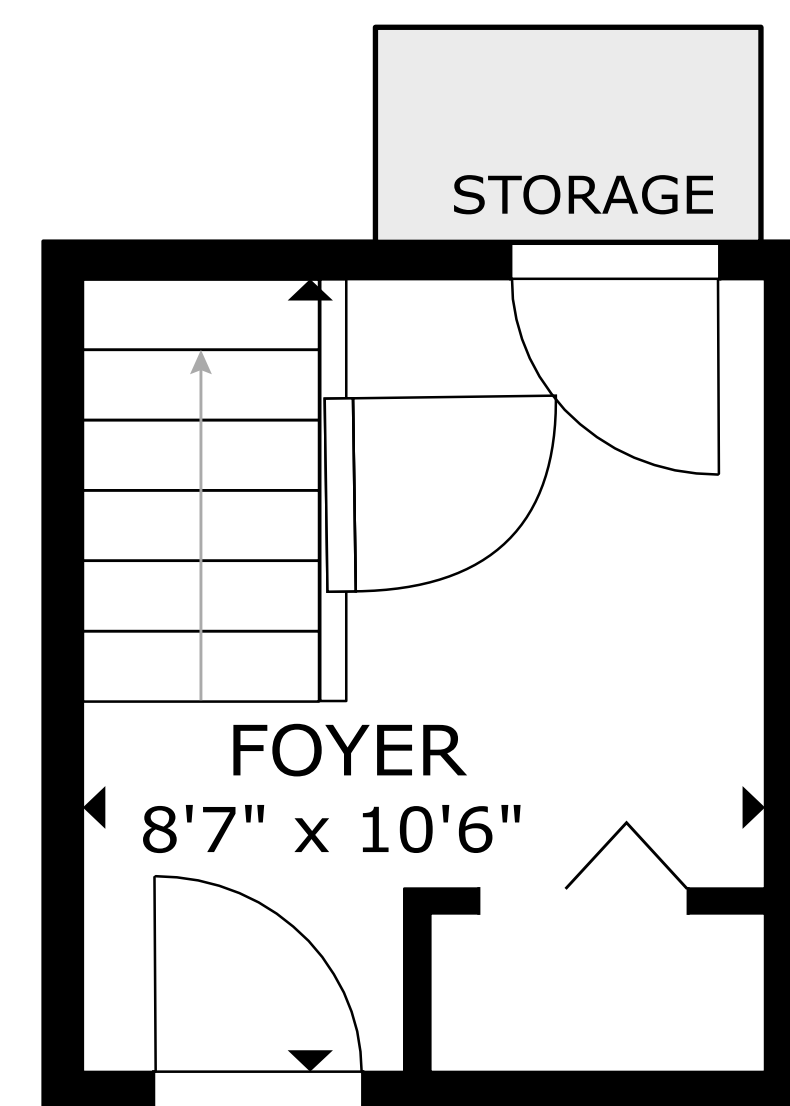

65 LAKE AVE - UNIT 216  
WORCESTER, MA 01604

FOYER

MAIN FLOOR

SIZES AND DIMENSIONS ARE APPROXIMATE, ACTUAL MAY VARY.

*Sutherland*  
GROUP

**KW** BOSTON NORTHWEST  
KELLERWILLIAMS. REALTY