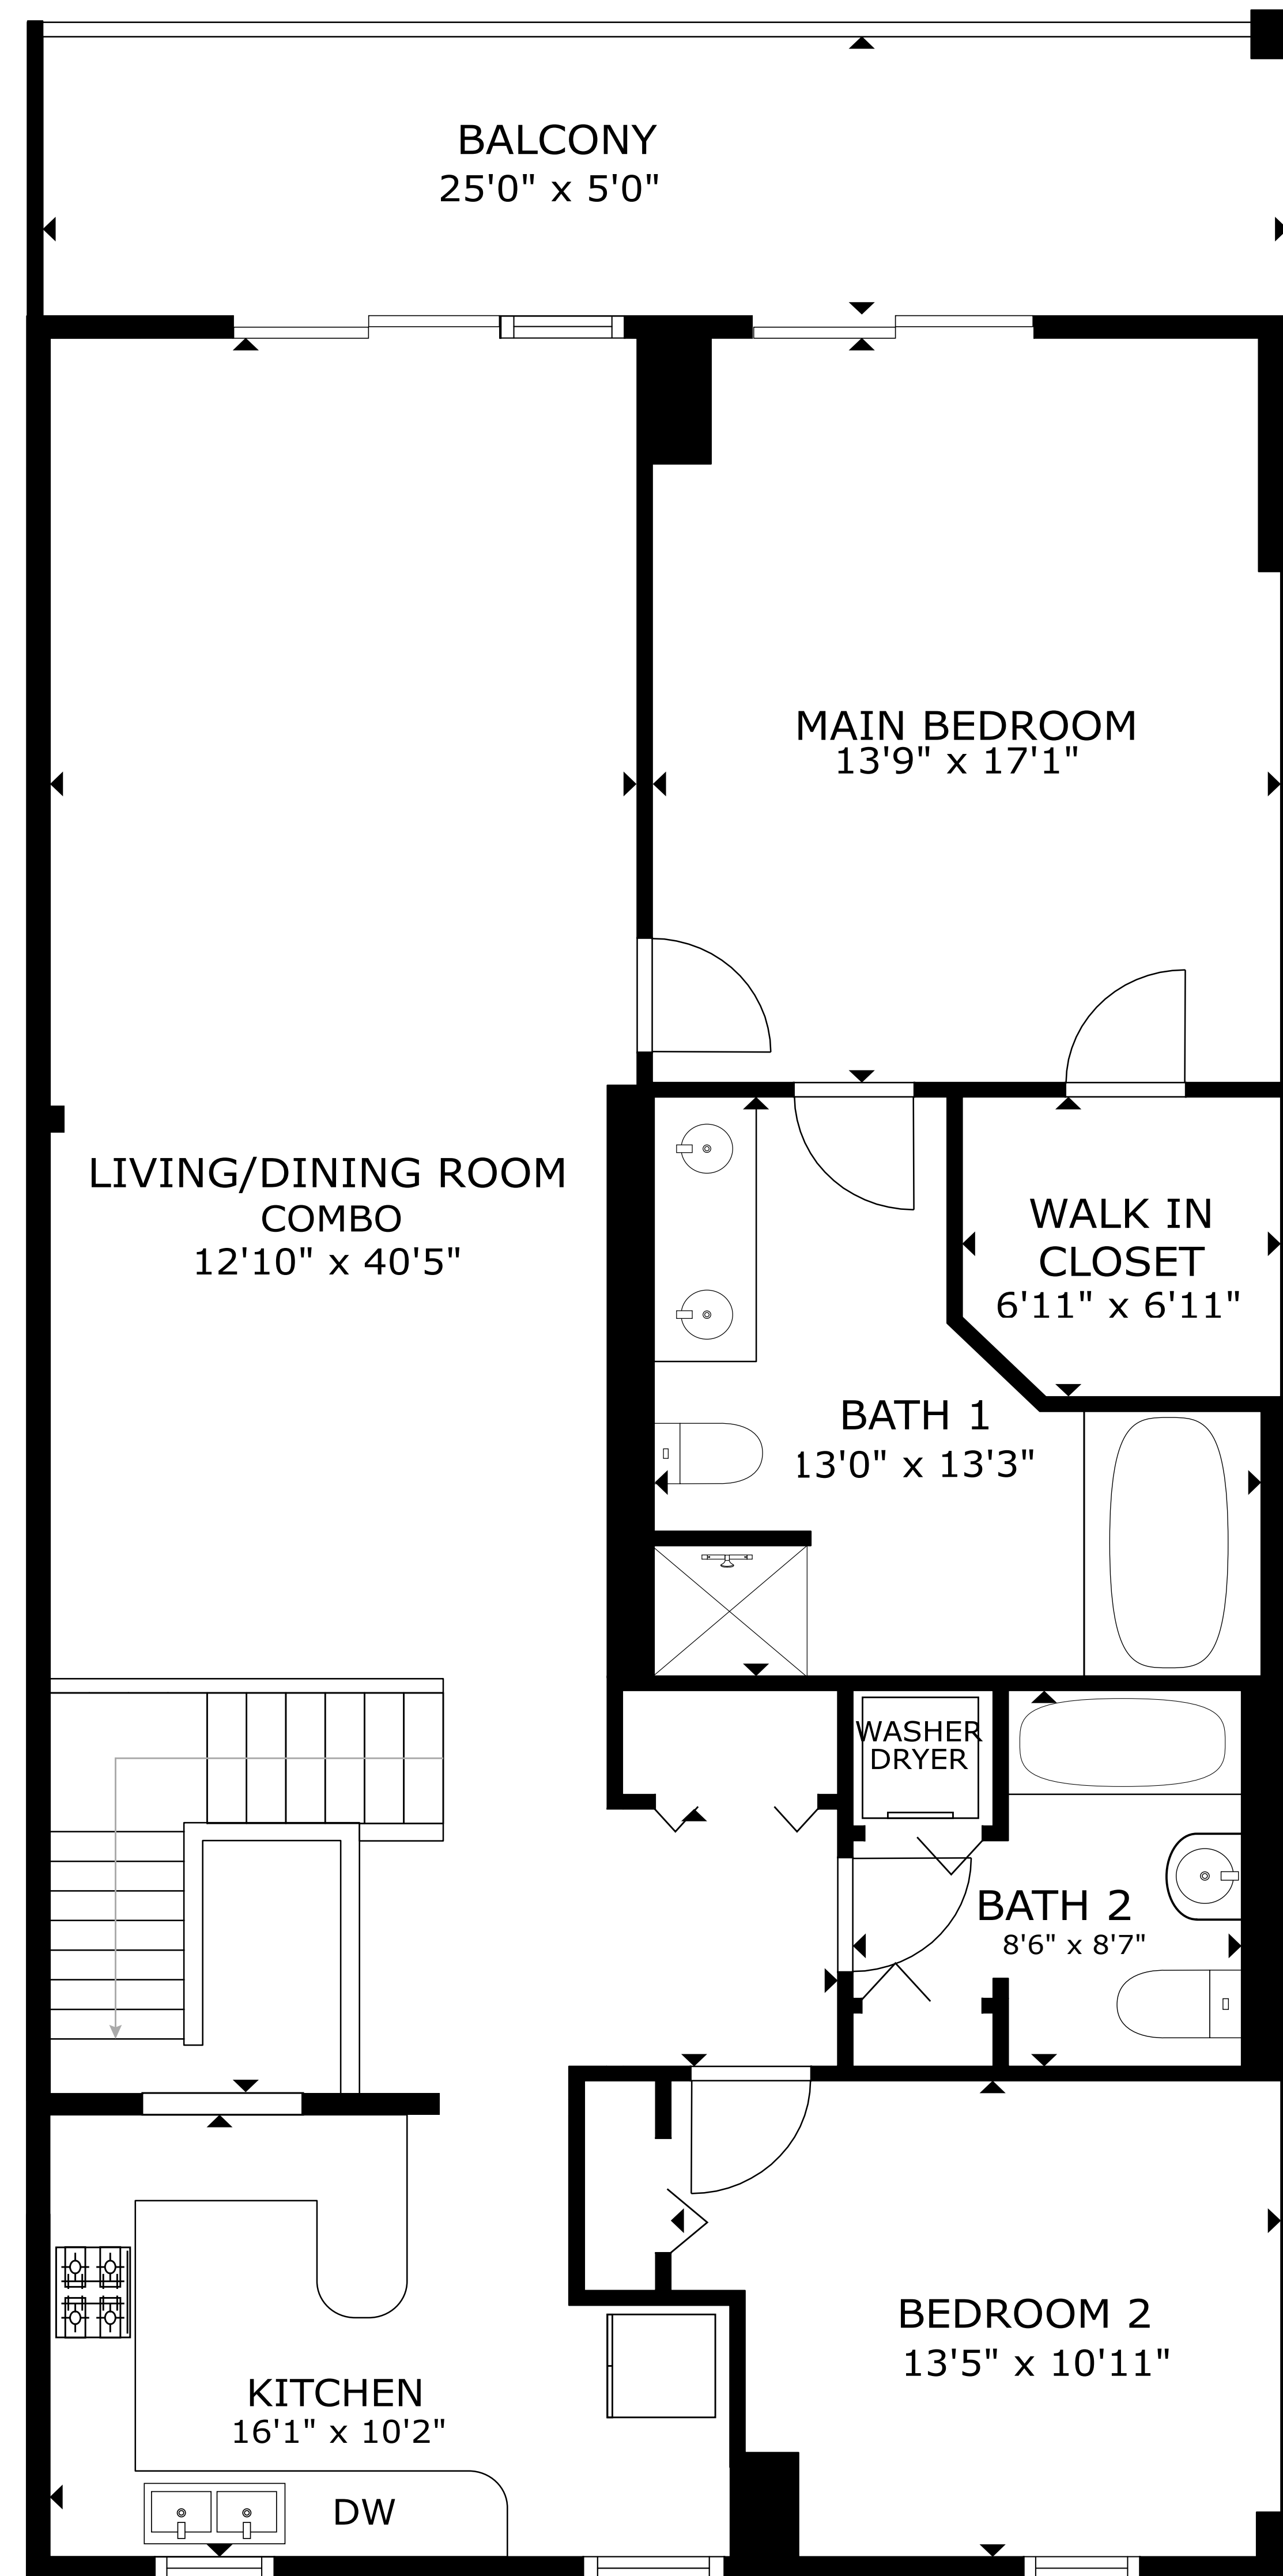

65 LAKE AVE - UNIT 216  
WORCESTER, MA 01604

FOYER

MAIN FLOOR

SIZES AND DIMENSIONS ARE APPROXIMATE, ACTUAL MAY VARY.

*Sutherland*  
GROUP

**KW** BOSTON NORTHWEST  
KELLERWILLIAMS. REALTY