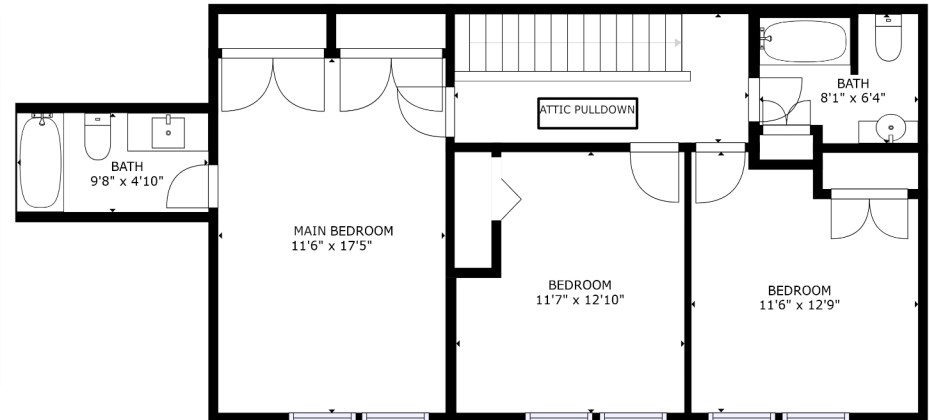

559 GREAT ELM WAY  
 ACTON, MA 01718

BASEMENT

FLOOR 2

FLOOR 1

ATTIC

GROSS INTERNAL AREA  
 FLOOR 1: 708 sq. ft, FLOOR 2: 728 sq. ft  
 FLOOR 3: 748 sq. ft, EXCLUDED AREAS:  
 DECK: 186 sq. ft, PORCH: 95 sq. ft  
**TOTAL: 2184 sq. ft**  
SIZES AND DIMENSIONS ARE APPROXIMATE, ACTUAL MAY VARY.

*Sutherland*  
 REALTY GROUP

**kw** BOSTON NORTHWEST  
 KELLERWILLIAMS. REALTY

FLOOR 1

559 GREAT ELM WAY  
 ACTON, MA 01718

GROSS INTERNAL AREA  
 FLOOR 1: 708 sq. ft, FLOOR 2: 728 sq. ft  
 FLOOR 3: 748 sq. ft, EXCLUDED AREAS:  
 DECK: 186 sq. ft, PORCH: 95 sq. ft  
 TOTAL: 2184 sq. ft  
 SIZES AND DIMENSIONS ARE APPROXIMATE, ACTUAL MAY VARY.

559 GREAT ELM WAY  
ACTON, MA 01718

FLOOR 2

GROSS INTERNAL AREA  
FLOOR 1: 708 sq. ft, FLOOR 2: 728 sq. ft  
FLOOR 3: 748 sq. ft, EXCLUDED AREAS:  
DECK: 186 sq. ft, PORCH: 95 sq. ft  
TOTAL: 2184 sq. ft  
SIZES AND DIMENSIONS ARE APPROXIMATE, ACTUAL MAY VARY.

559 GREAT ELM WAY  
ACTON, MA 01718

BASEMENT

GROSS INTERNAL AREA  
FLOOR 1: 708 sq. ft, FLOOR 2: 728 sq. ft  
FLOOR 3: 748 sq. ft, EXCLUDED AREAS:  
DECK: 186 sq. ft, PORCH: 95 sq. ft  
TOTAL: 2184 sq. ft  
SIZES AND DIMENSIONS ARE APPROXIMATE, ACTUAL MAY VARY.