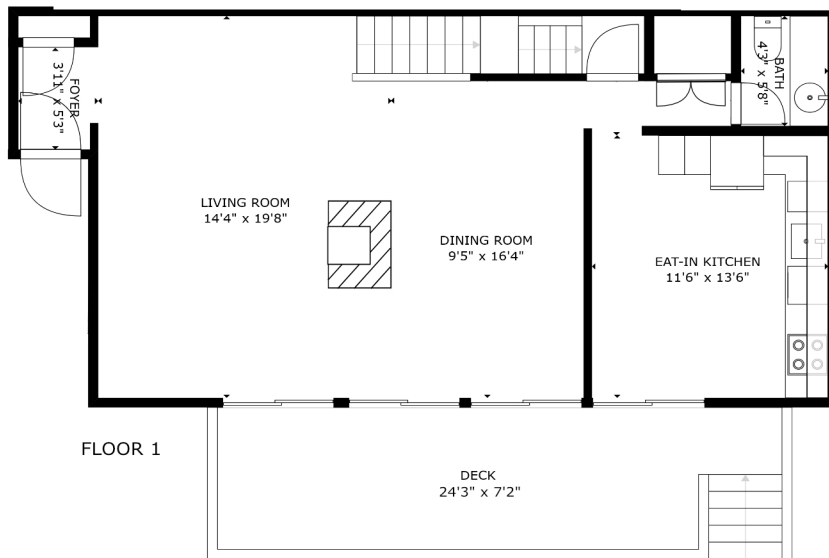

559 GREAT ELM WAY  
 ACTON, MA 01718

BASEMENT

FLOOR 2

FLOOR 1

ATTIC

GROSS INTERNAL AREA  
 FLOOR 1: 708 sq. ft, FLOOR 2: 728 sq. ft  
 FLOOR 3: 748 sq. ft, EXCLUDED AREAS:  
 DECK: 186 sq. ft, PORCH: 95 sq. ft  
**TOTAL: 2184 sq. ft**  
SIZES AND DIMENSIONS ARE APPROXIMATE, ACTUAL MAY VARY.

*Sutherland*  
 REALTY GROUP

**kw** BOSTON NORTHWEST  
 KELLERWILLIAMS. REALTY

FLOOR 1

559 GREAT ELM WAY  
 ACTON, MA 01718

GROSS INTERNAL AREA  
 FLOOR 1: 708 sq. ft, FLOOR 2: 728 sq. ft  
 FLOOR 3: 748 sq. ft, EXCLUDED AREAS:  
 DECK: 186 sq. ft, PORCH: 95 sq. ft  
 TOTAL: 2184 sq. ft  
 SIZES AND DIMENSIONS ARE APPROXIMATE, ACTUAL MAY VARY.

559 GREAT ELM WAY  
ACTON, MA 01718

FLOOR 2

GROSS INTERNAL AREA  
FLOOR 1: 708 sq. ft, FLOOR 2: 728 sq. ft  
FLOOR 3: 748 sq. ft, EXCLUDED AREAS:  
DECK: 186 sq. ft, PORCH: 95 sq. ft  
TOTAL: 2184 sq. ft  
SIZES AND DIMENSIONS ARE APPROXIMATE, ACTUAL MAY VARY.

559 GREAT ELM WAY  
ACTON, MA 01718

BASEMENT

GROSS INTERNAL AREA  
FLOOR 1: 708 sq. ft, FLOOR 2: 728 sq. ft  
FLOOR 3: 748 sq. ft, EXCLUDED AREAS:  
DECK: 186 sq. ft, PORCH: 95 sq. ft  
TOTAL: 2184 sq. ft  
SIZES AND DIMENSIONS ARE APPROXIMATE, ACTUAL MAY VARY.