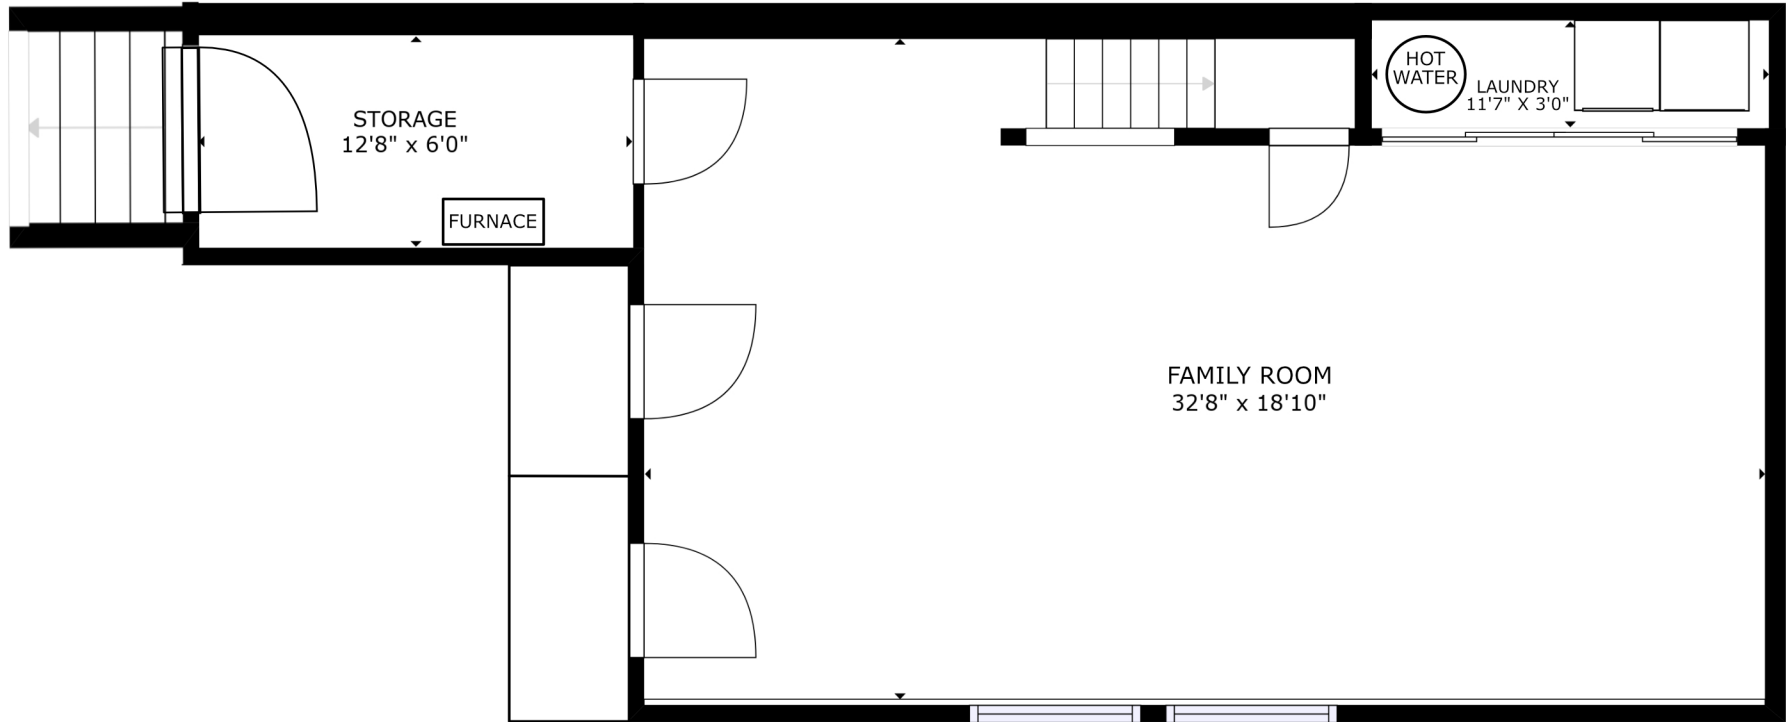

559 GREAT ELM WAY  
 ACTON, MA 01718

BASEMENT

FLOOR 2

FLOOR 1

ATTIC

GROSS INTERNAL AREA  
 FLOOR 1: 708 sq. ft, FLOOR 2: 728 sq. ft  
 FLOOR 3: 748 sq. ft, EXCLUDED AREAS:  
 DECK: 186 sq. ft, PORCH: 95 sq. ft  
**TOTAL: 2184 sq. ft**  
SIZES AND DIMENSIONS ARE APPROXIMATE, ACTUAL MAY VARY.

*Sutherland*  
 REALTY GROUP

**kw** BOSTON NORTHWEST  
 KELLERWILLIAMS. REALTY

FLOOR 1

559 GREAT ELM WAY  
 ACTON, MA 01718

GROSS INTERNAL AREA  
 FLOOR 1: 708 sq. ft, FLOOR 2: 728 sq. ft  
 FLOOR 3: 748 sq. ft, EXCLUDED AREAS:  
 DECK: 186 sq. ft, PORCH: 95 sq. ft  
 TOTAL: 2184 sq. ft  
 SIZES AND DIMENSIONS ARE APPROXIMATE, ACTUAL MAY VARY.

559 GREAT ELM WAY  
ACTON, MA 01718

FLOOR 2

GROSS INTERNAL AREA  
FLOOR 1: 708 sq. ft, FLOOR 2: 728 sq. ft  
FLOOR 3: 748 sq. ft, EXCLUDED AREAS:  
DECK: 186 sq. ft, PORCH: 95 sq. ft  
TOTAL: 2184 sq. ft  
SIZES AND DIMENSIONS ARE APPROXIMATE, ACTUAL MAY VARY.

559 GREAT ELM WAY  
ACTON, MA 01718

BASEMENT

GROSS INTERNAL AREA  
FLOOR 1: 708 sq. ft, FLOOR 2: 728 sq. ft  
FLOOR 3: 748 sq. ft, EXCLUDED AREAS:  
DECK: 186 sq. ft, PORCH: 95 sq. ft  
TOTAL: 2184 sq. ft  
SIZES AND DIMENSIONS ARE APPROXIMATE, ACTUAL MAY VARY.