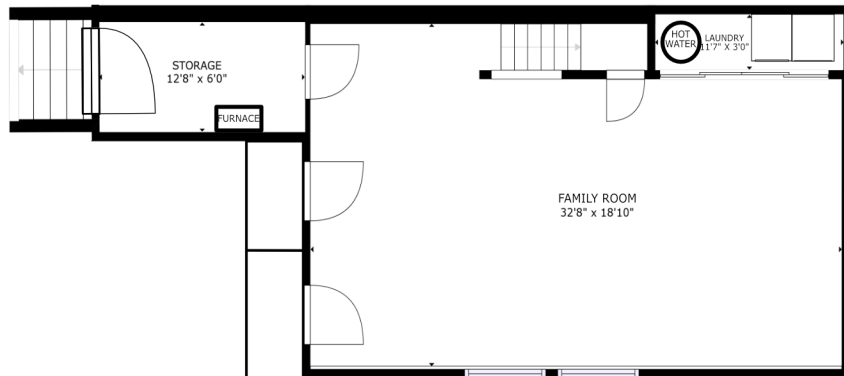

559 GREAT ELM WAY  
 ACTON, MA 01718

BASEMENT

FLOOR 2

FLOOR 1

ATTIC

GROSS INTERNAL AREA  
 FLOOR 1: 708 sq. ft, FLOOR 2: 728 sq. ft  
 FLOOR 3: 748 sq. ft, EXCLUDED AREAS:  
 DECK: 186 sq. ft, PORCH: 95 sq. ft  
**TOTAL: 2184 sq. ft**  
SIZES AND DIMENSIONS ARE APPROXIMATE, ACTUAL MAY VARY.

*Sutherland*  
 REALTY GROUP

**kw** BOSTON NORTHWEST  
 KELLERWILLIAMS. REALTY

FLOOR 1

559 GREAT ELM WAY  
 ACTON, MA 01718

GROSS INTERNAL AREA  
 FLOOR 1: 708 sq. ft, FLOOR 2: 728 sq. ft  
 FLOOR 3: 748 sq. ft, EXCLUDED AREAS:  
 DECK: 186 sq. ft, PORCH: 95 sq. ft  
 TOTAL: 2184 sq. ft  
 SIZES AND DIMENSIONS ARE APPROXIMATE, ACTUAL MAY VARY.

559 GREAT ELM WAY  
ACTON, MA 01718

FLOOR 2

GROSS INTERNAL AREA  
FLOOR 1: 708 sq. ft, FLOOR 2: 728 sq. ft  
FLOOR 3: 748 sq. ft, EXCLUDED AREAS:  
DECK: 186 sq. ft, PORCH: 95 sq. ft  
TOTAL: 2184 sq. ft  
SIZES AND DIMENSIONS ARE APPROXIMATE, ACTUAL MAY VARY.

559 GREAT ELM WAY  
ACTON, MA 01718

BASEMENT

GROSS INTERNAL AREA  
FLOOR 1: 708 sq. ft, FLOOR 2: 728 sq. ft  
FLOOR 3: 748 sq. ft, EXCLUDED AREAS:  
DECK: 186 sq. ft, PORCH: 95 sq. ft  
TOTAL: 2184 sq. ft  
SIZES AND DIMENSIONS ARE APPROXIMATE, ACTUAL MAY VARY.