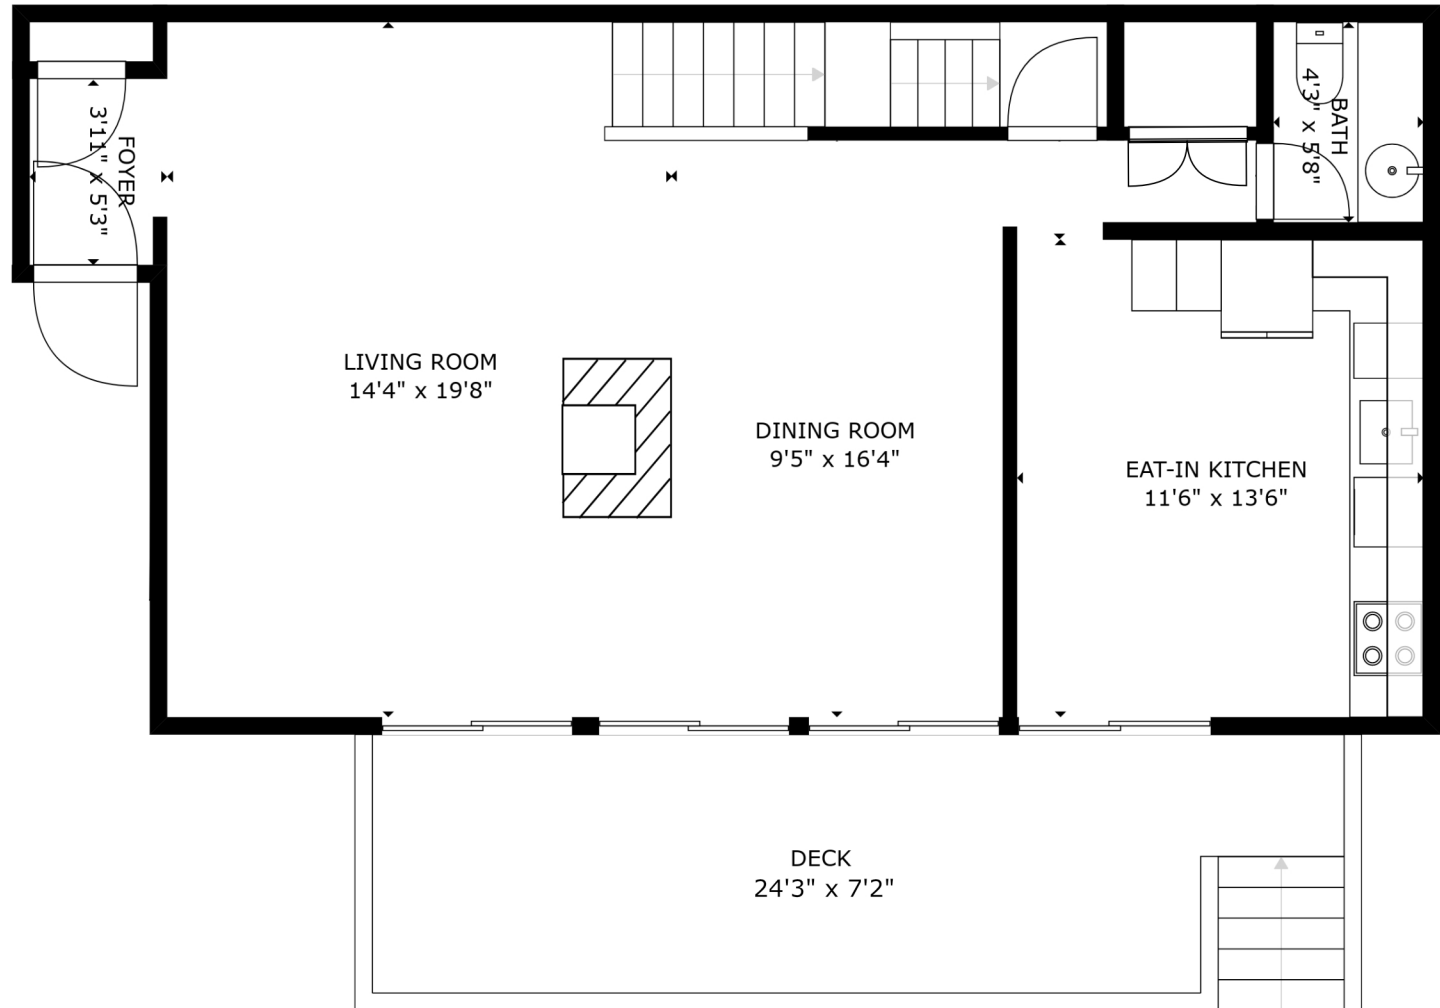

559 GREAT ELM WAY  
 ACTON, MA 01718

BASEMENT

FLOOR 2

FLOOR 1

ATTIC

GROSS INTERNAL AREA  
 FLOOR 1: 708 sq. ft, FLOOR 2: 728 sq. ft  
 FLOOR 3: 748 sq. ft, EXCLUDED AREAS:  
 DECK: 186 sq. ft, PORCH: 95 sq. ft  
**TOTAL: 2184 sq. ft**  
SIZES AND DIMENSIONS ARE APPROXIMATE, ACTUAL MAY VARY.

*Sutherland*  
 REALTY GROUP

**kw** BOSTON NORTHWEST  
 KELLERWILLIAMS. REALTY

FLOOR 1

559 GREAT ELM WAY  
 ACTON, MA 01718

GROSS INTERNAL AREA  
 FLOOR 1: 708 sq. ft, FLOOR 2: 728 sq. ft  
 FLOOR 3: 748 sq. ft, EXCLUDED AREAS:  
 DECK: 186 sq. ft, PORCH: 95 sq. ft  
 TOTAL: 2184 sq. ft  
 SIZES AND DIMENSIONS ARE APPROXIMATE, ACTUAL MAY VARY.

559 GREAT ELM WAY  
ACTON, MA 01718

FLOOR 2

GROSS INTERNAL AREA  
FLOOR 1: 708 sq. ft, FLOOR 2: 728 sq. ft  
FLOOR 3: 748 sq. ft, EXCLUDED AREAS:  
DECK: 186 sq. ft, PORCH: 95 sq. ft  
TOTAL: 2184 sq. ft  
SIZES AND DIMENSIONS ARE APPROXIMATE, ACTUAL MAY VARY.

559 GREAT ELM WAY  
ACTON, MA 01718

BASEMENT

GROSS INTERNAL AREA  
FLOOR 1: 708 sq. ft, FLOOR 2: 728 sq. ft  
FLOOR 3: 748 sq. ft, EXCLUDED AREAS:  
DECK: 186 sq. ft, PORCH: 95 sq. ft  
TOTAL: 2184 sq. ft  
SIZES AND DIMENSIONS ARE APPROXIMATE, ACTUAL MAY VARY.