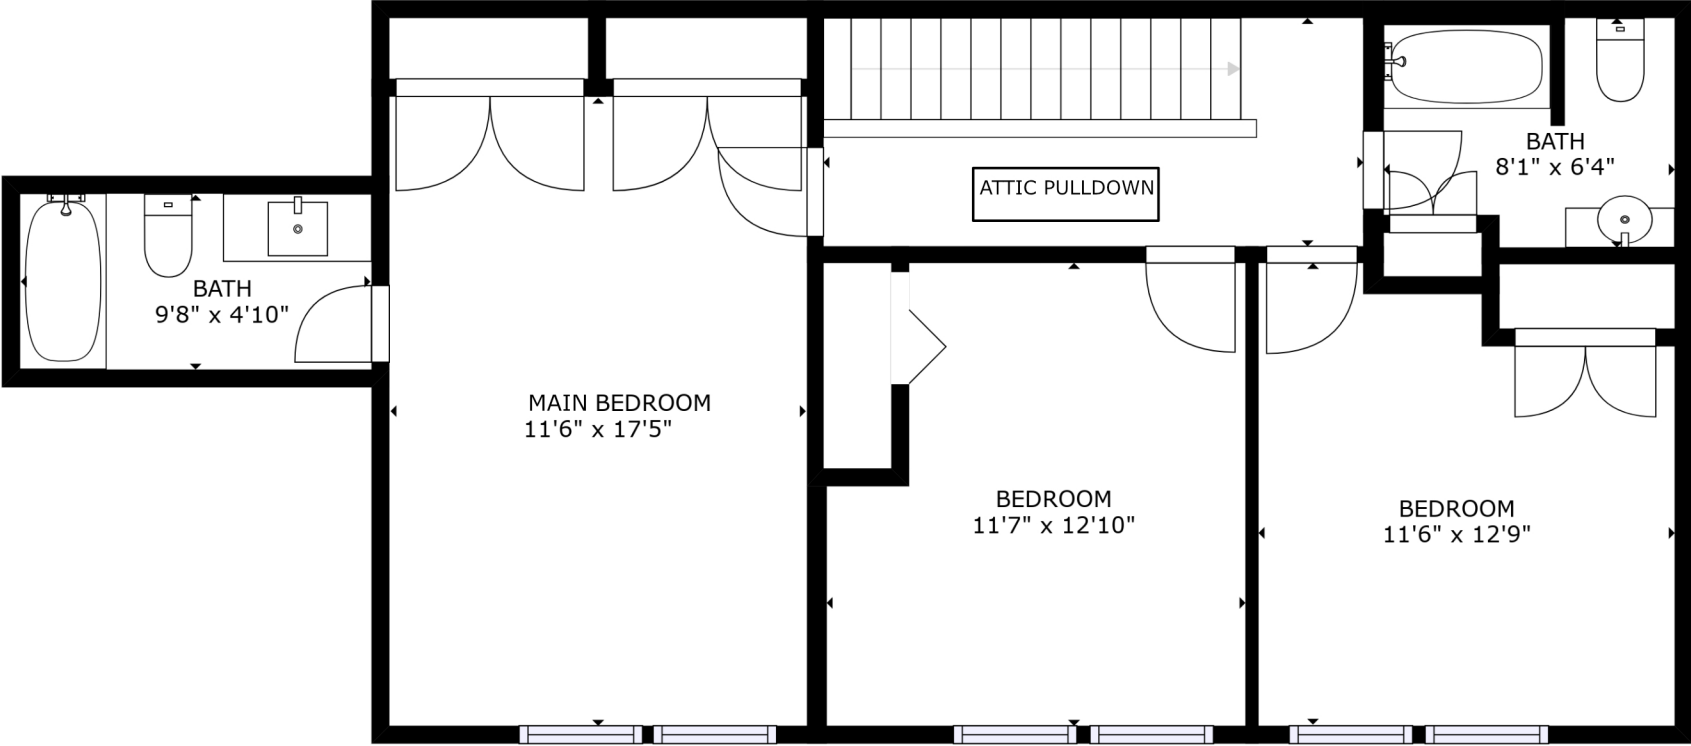

559 GREAT ELM WAY  
 ACTON, MA 01718

BASEMENT

FLOOR 2

FLOOR 1

ATTIC

GROSS INTERNAL AREA  
 FLOOR 1: 708 sq. ft, FLOOR 2: 728 sq. ft  
 FLOOR 3: 748 sq. ft, EXCLUDED AREAS:  
 DECK: 186 sq. ft, PORCH: 95 sq. ft  
**TOTAL: 2184 sq. ft**  
SIZES AND DIMENSIONS ARE APPROXIMATE, ACTUAL MAY VARY.

*Sutherland*  
 REALTY GROUP

**kw** BOSTON NORTHWEST  
 KELLERWILLIAMS. REALTY

FLOOR 1

559 GREAT ELM WAY  
 ACTON, MA 01718

GROSS INTERNAL AREA  
 FLOOR 1: 708 sq. ft, FLOOR 2: 728 sq. ft  
 FLOOR 3: 748 sq. ft, EXCLUDED AREAS:  
 DECK: 186 sq. ft, PORCH: 95 sq. ft  
 TOTAL: 2184 sq. ft  
 SIZES AND DIMENSIONS ARE APPROXIMATE, ACTUAL MAY VARY.

559 GREAT ELM WAY  
ACTON, MA 01718

FLOOR 2

GROSS INTERNAL AREA  
FLOOR 1: 708 sq. ft, FLOOR 2: 728 sq. ft  
FLOOR 3: 748 sq. ft, EXCLUDED AREAS:  
DECK: 186 sq. ft, PORCH: 95 sq. ft  
TOTAL: 2184 sq. ft  
SIZES AND DIMENSIONS ARE APPROXIMATE, ACTUAL MAY VARY.

559 GREAT ELM WAY  
ACTON, MA 01718

BASEMENT

GROSS INTERNAL AREA  
FLOOR 1: 708 sq. ft, FLOOR 2: 728 sq. ft  
FLOOR 3: 748 sq. ft, EXCLUDED AREAS:  
DECK: 186 sq. ft, PORCH: 95 sq. ft  
TOTAL: 2184 sq. ft  
SIZES AND DIMENSIONS ARE APPROXIMATE, ACTUAL MAY VARY.