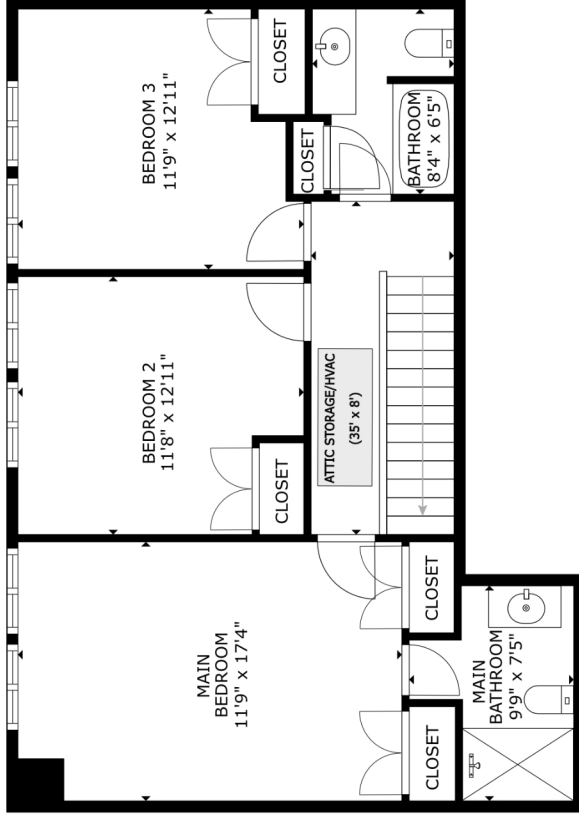

528 GREAT ELM WAY  
ACTON, MA 01718

**KW BOSTON NORTHWEST**  
KELLERWILLIAMS, REALTY

FLOOR 1

FLOOR 2

SIZES AND DIMENSIONS ARE APPROXIMATE, ACTUAL MAY VARY.