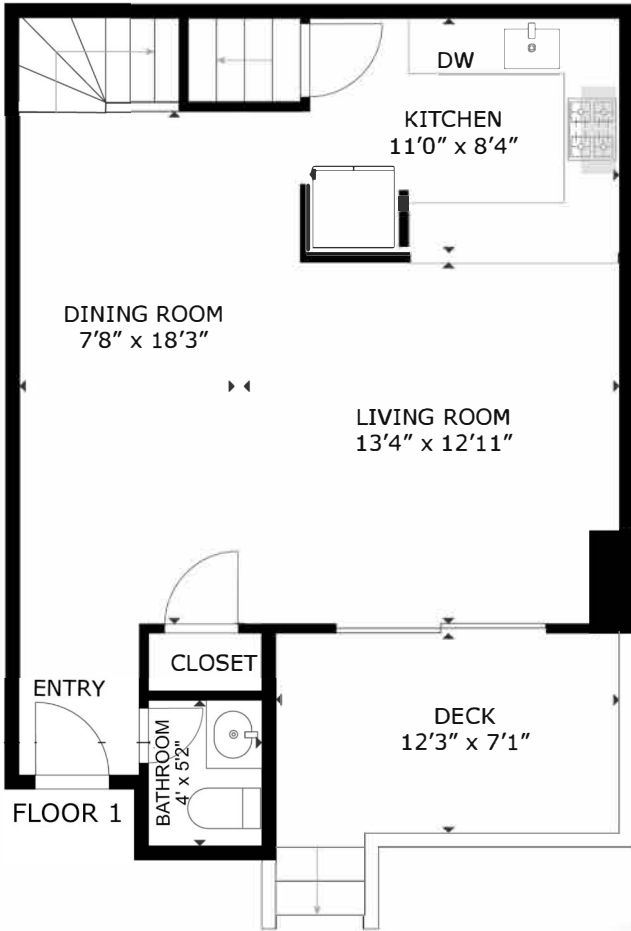

360 LITTLETON ROAD - UNIT E8
CHELMSFORD, MA 01824

Putherland
GROUP

KW BOSTON NORTHWEST
KELLERWILLIAMS, REALTY