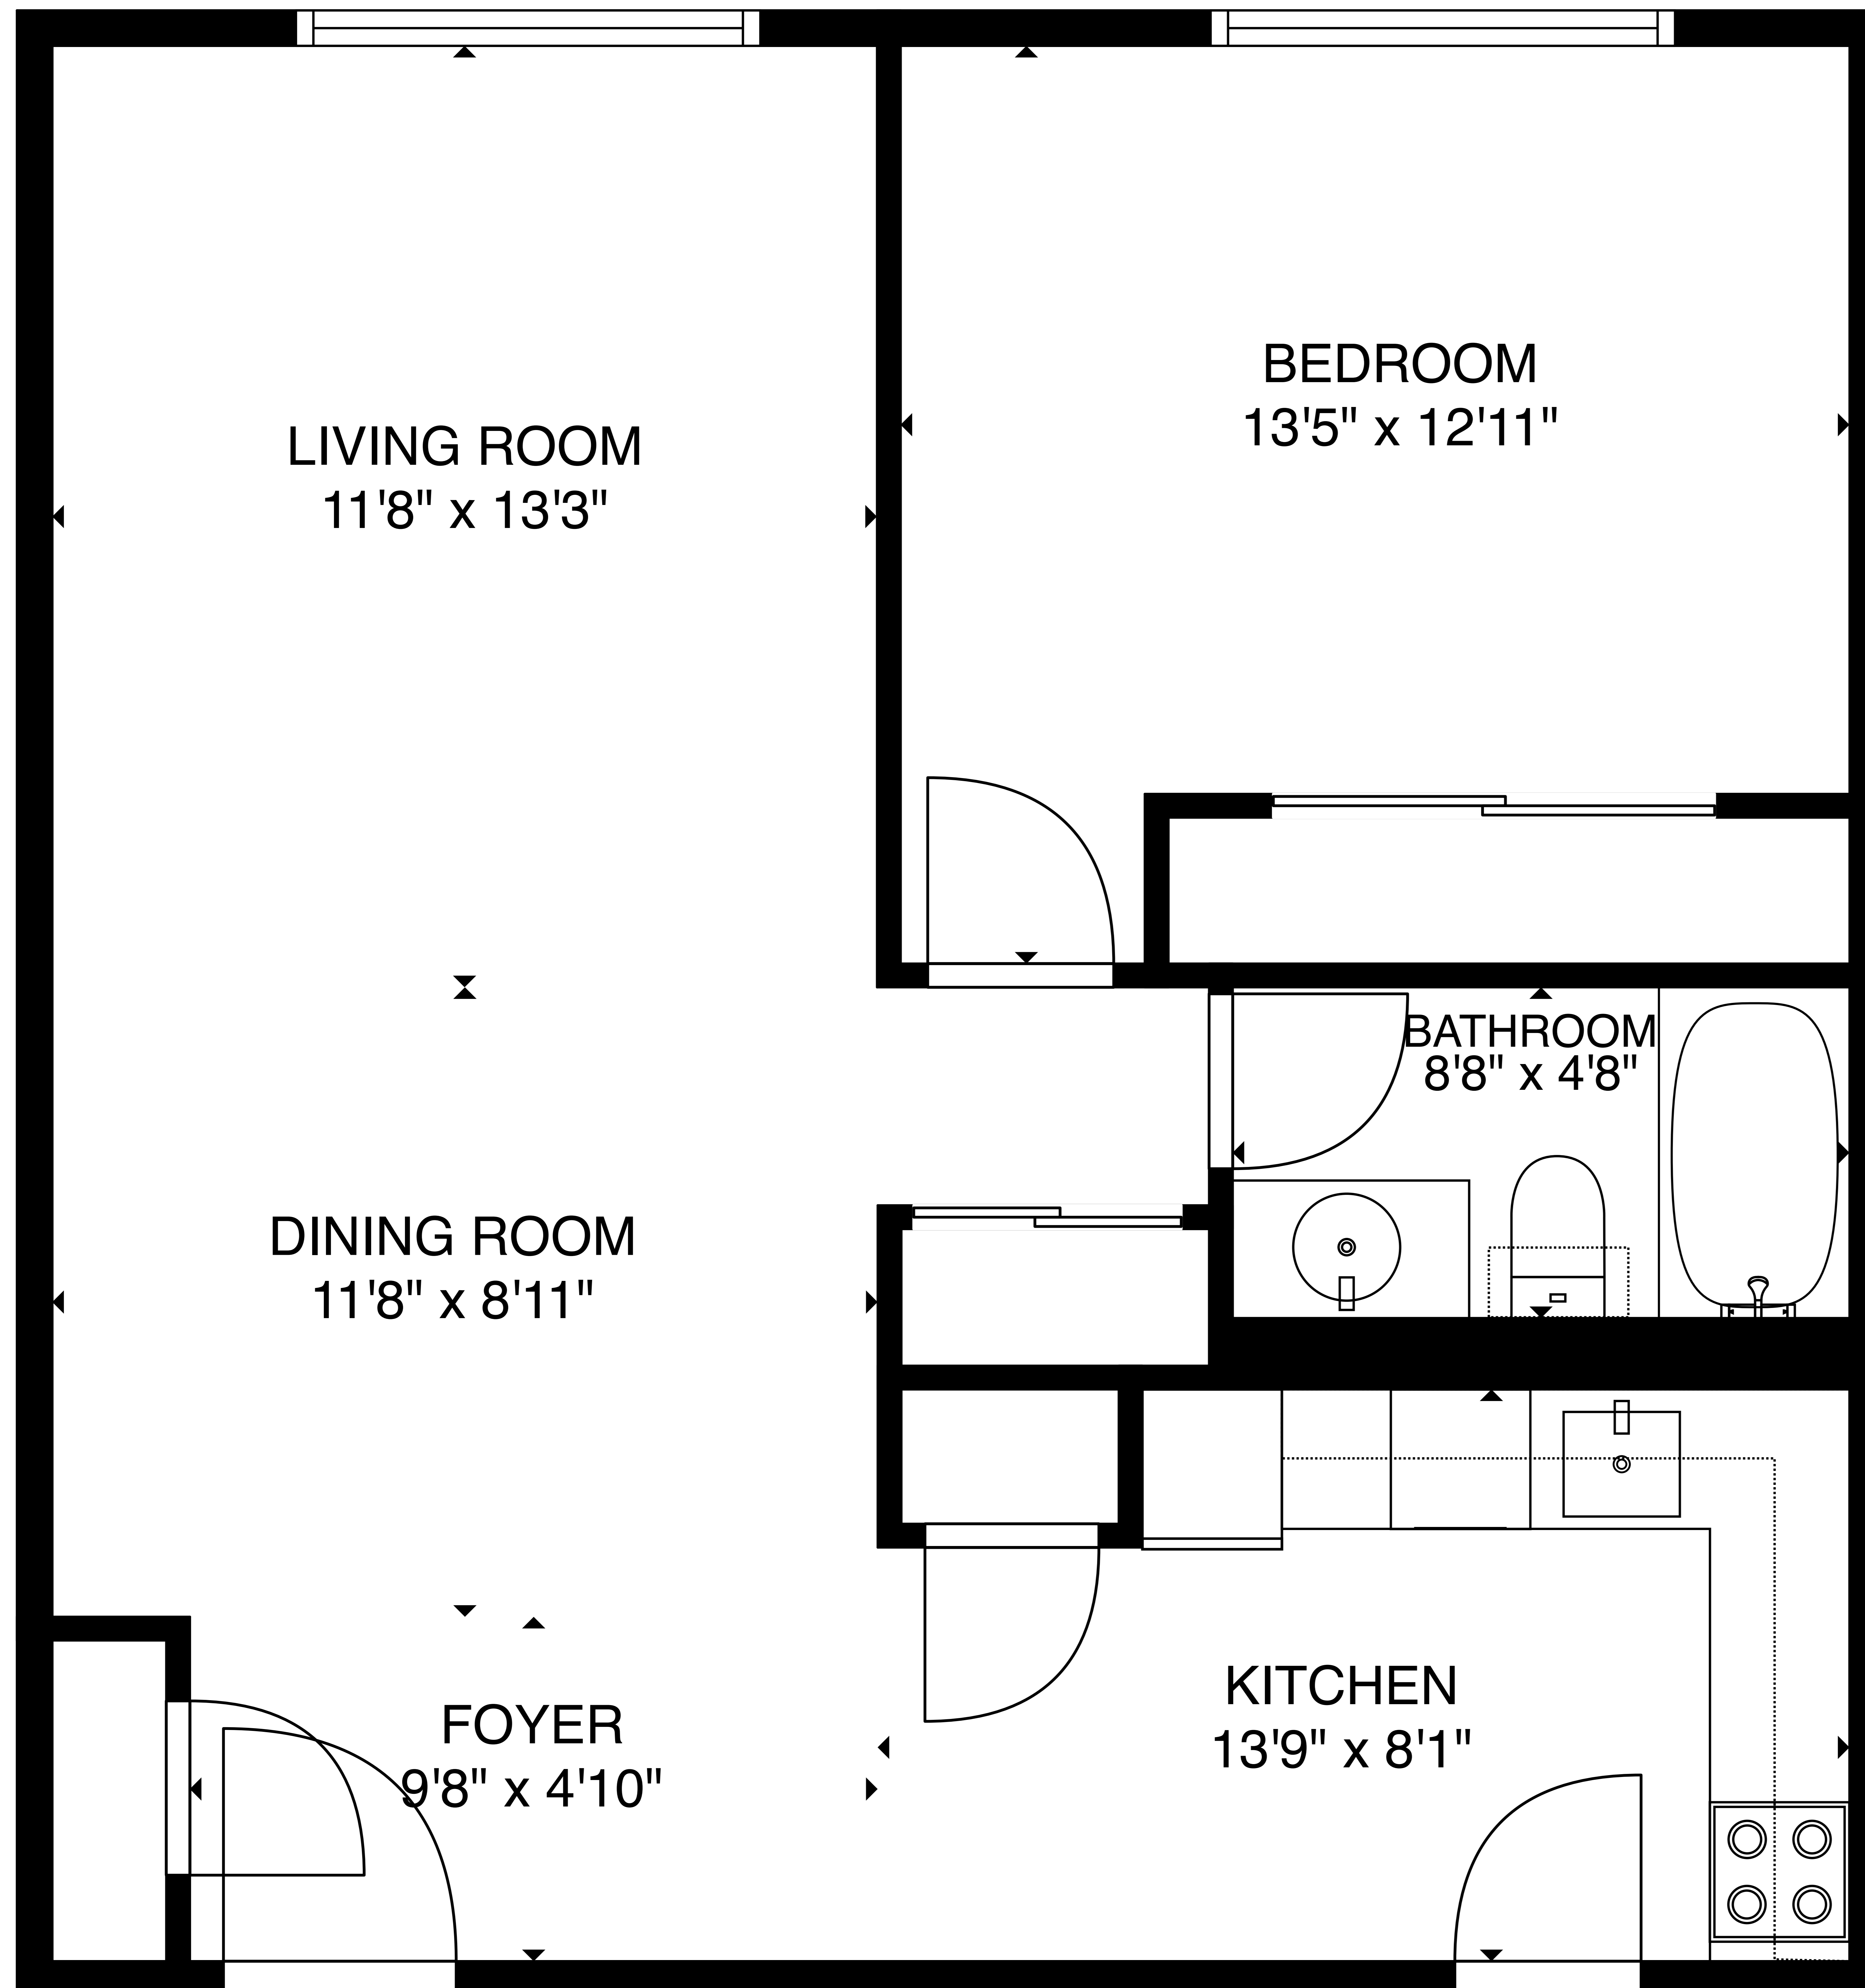

294 CODMAN HILL ROAD, 23F
BOXBOROUGH, MA 01719

SIZES AND DIMENSIONS ARE APPROXIMATE, ACTUAL MAY VARY.

*P*utherland
GROUP

kw BOSTON NORTHWEST
KELLERWILLIAMS. REALTY