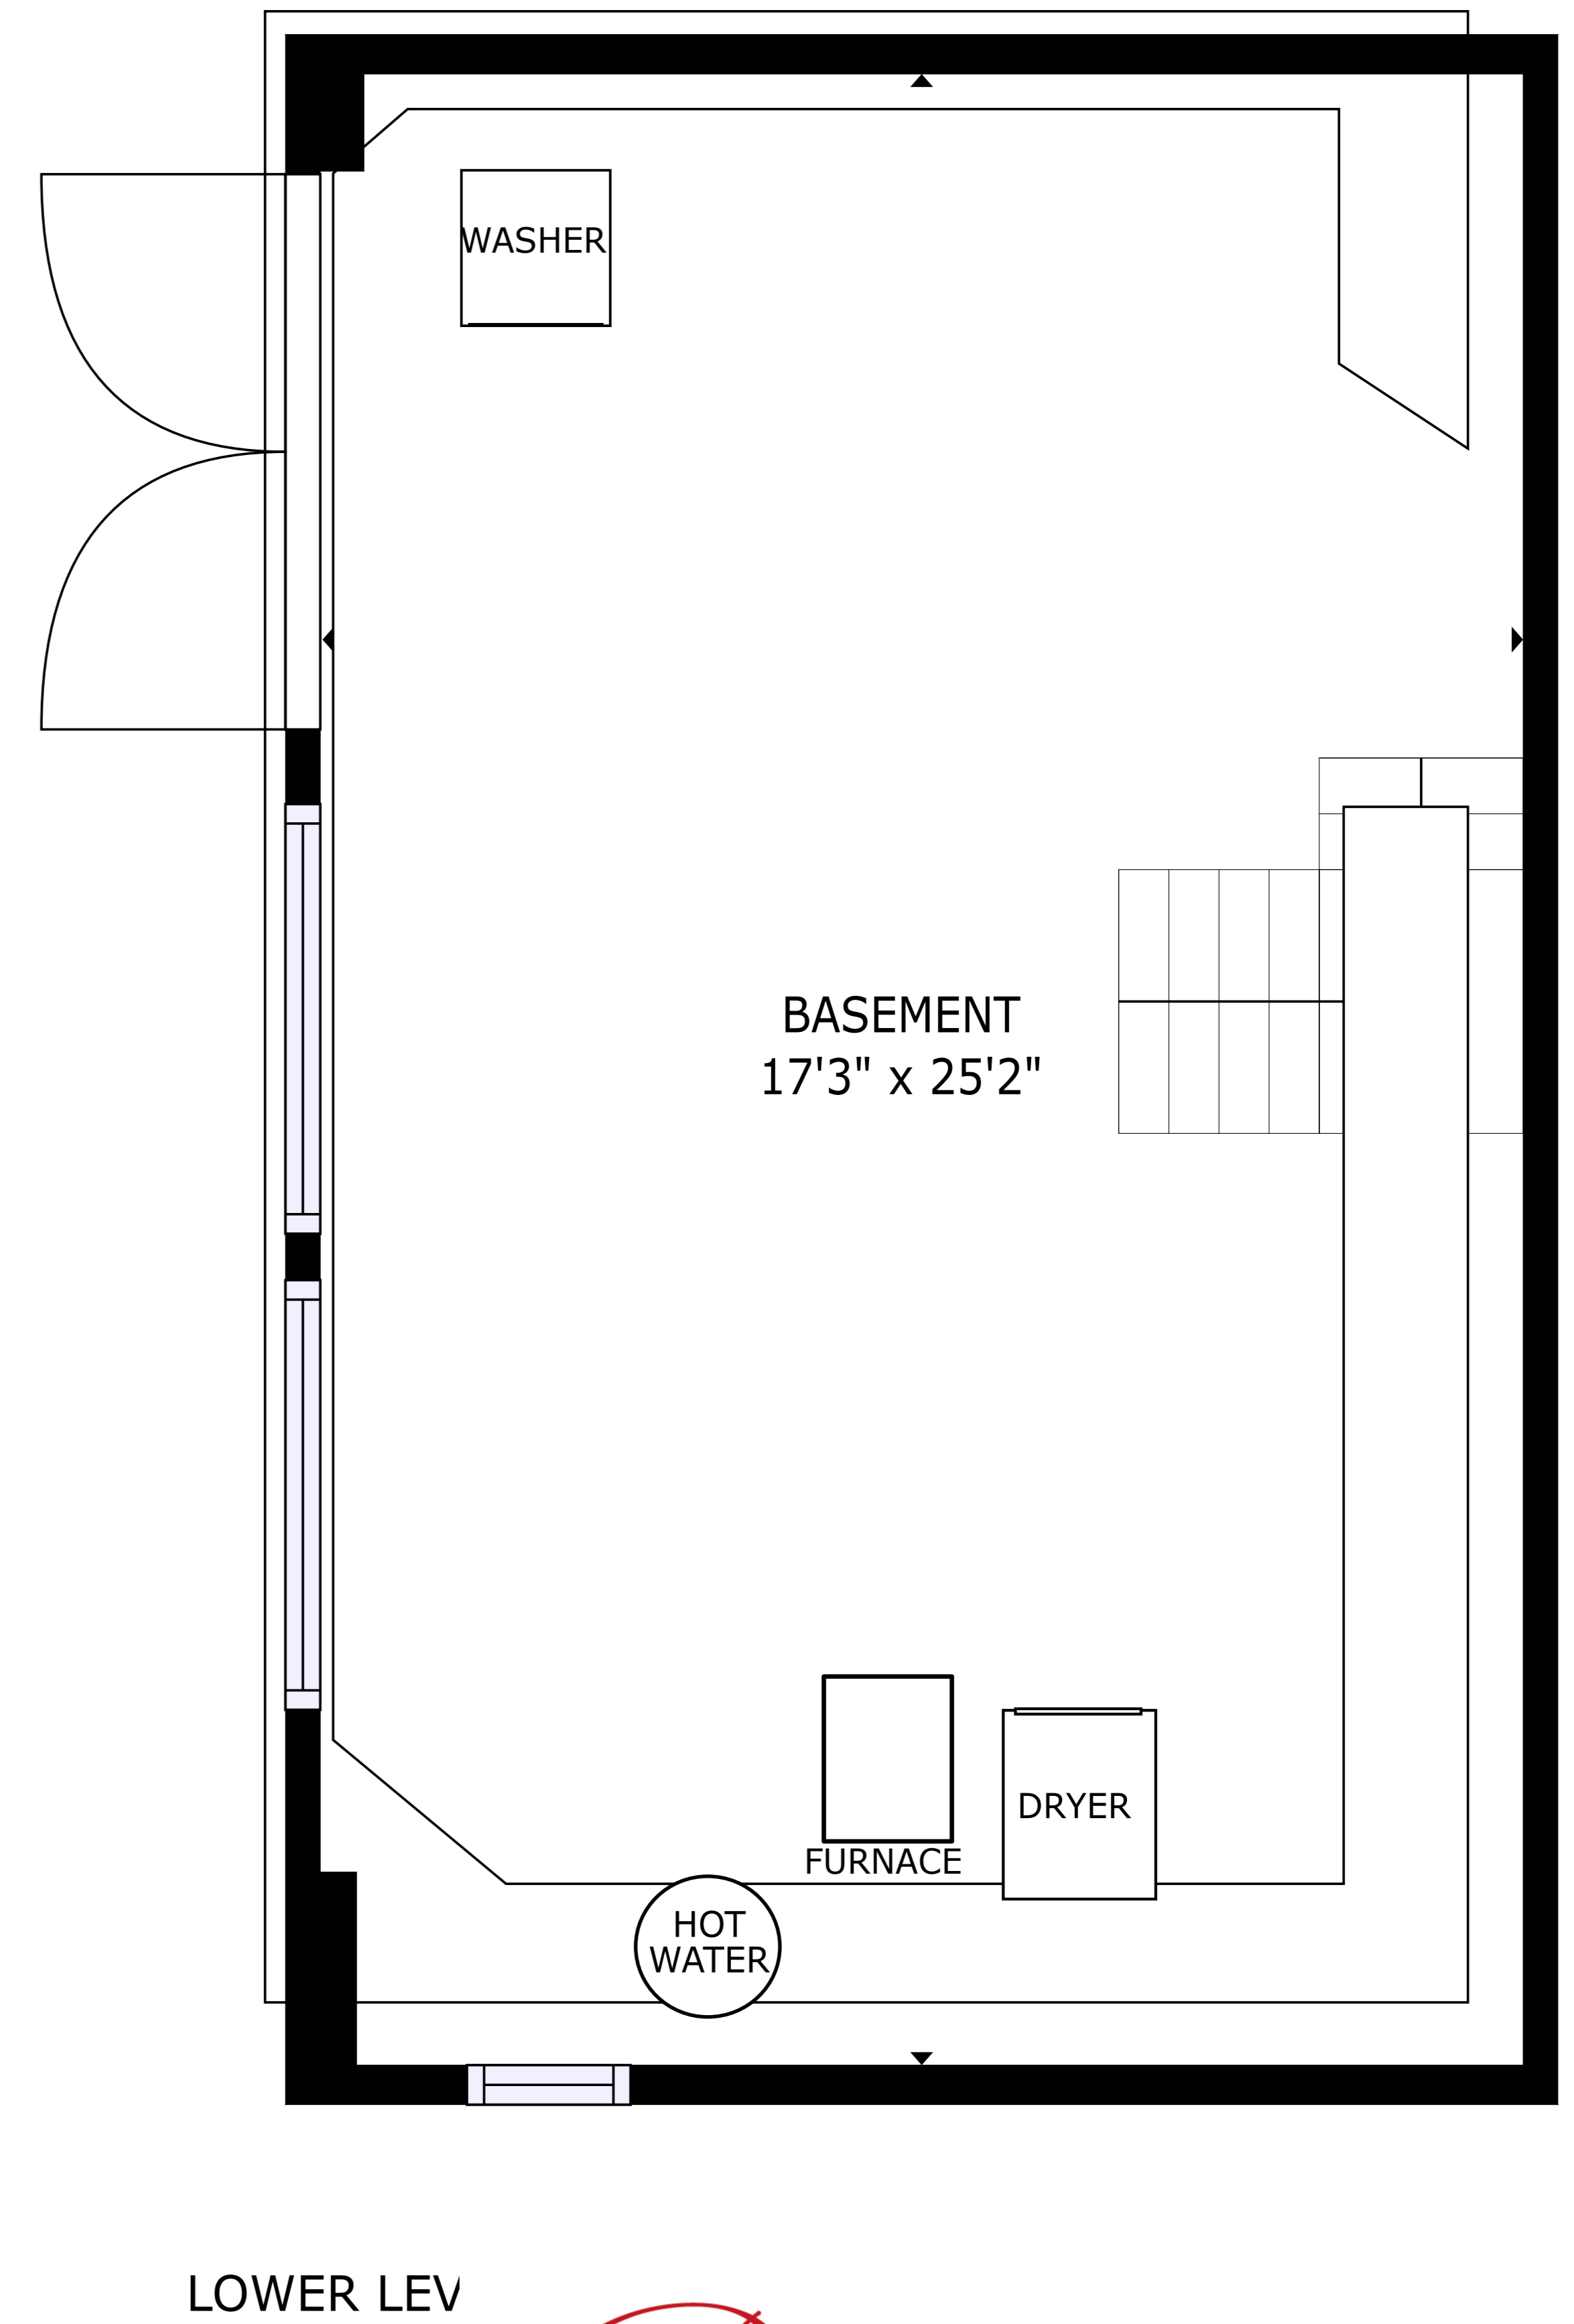

23 RIVERSIDE AVENUE
BEDFORD, MA 01730

SIZES AND DIMENSIONS ARE APPROXIMATE, ACTUAL MAY VARY