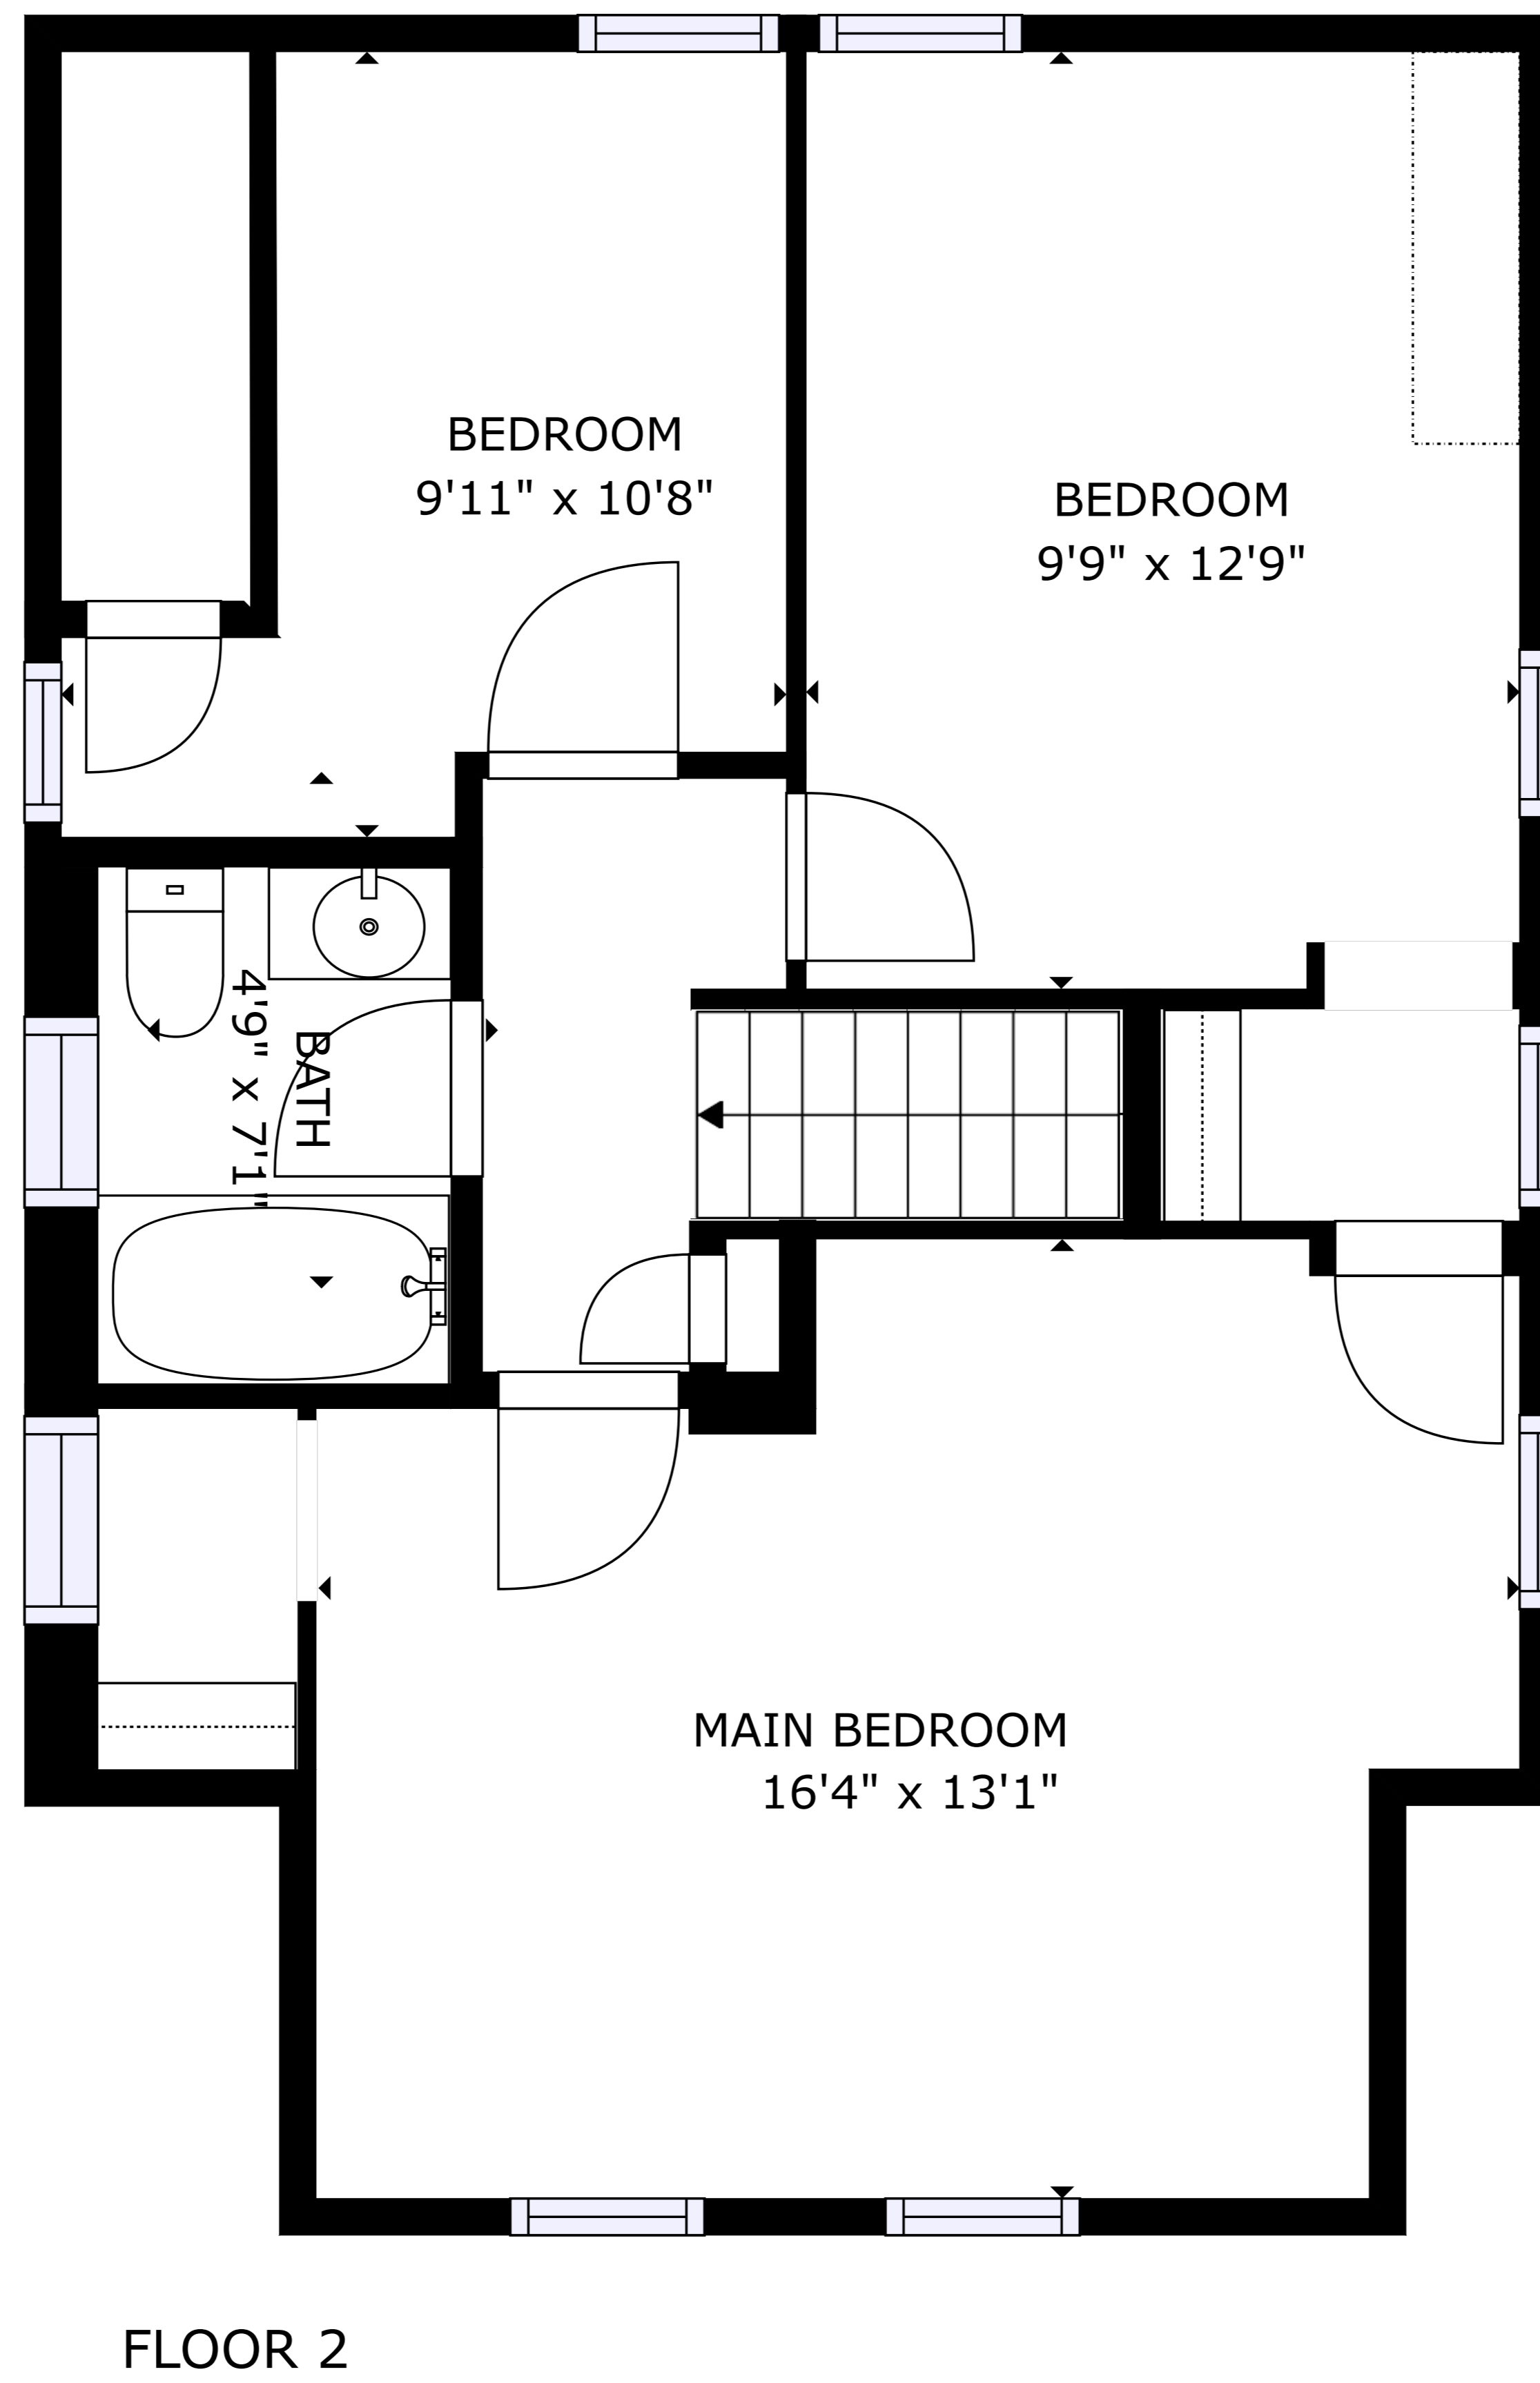

23 RIVERSIDE AVENUE
BEDFORD, MA 01730

SIZES AND DIMENSIONS ARE APPROXIMATE, ACTUAL MAY VARY