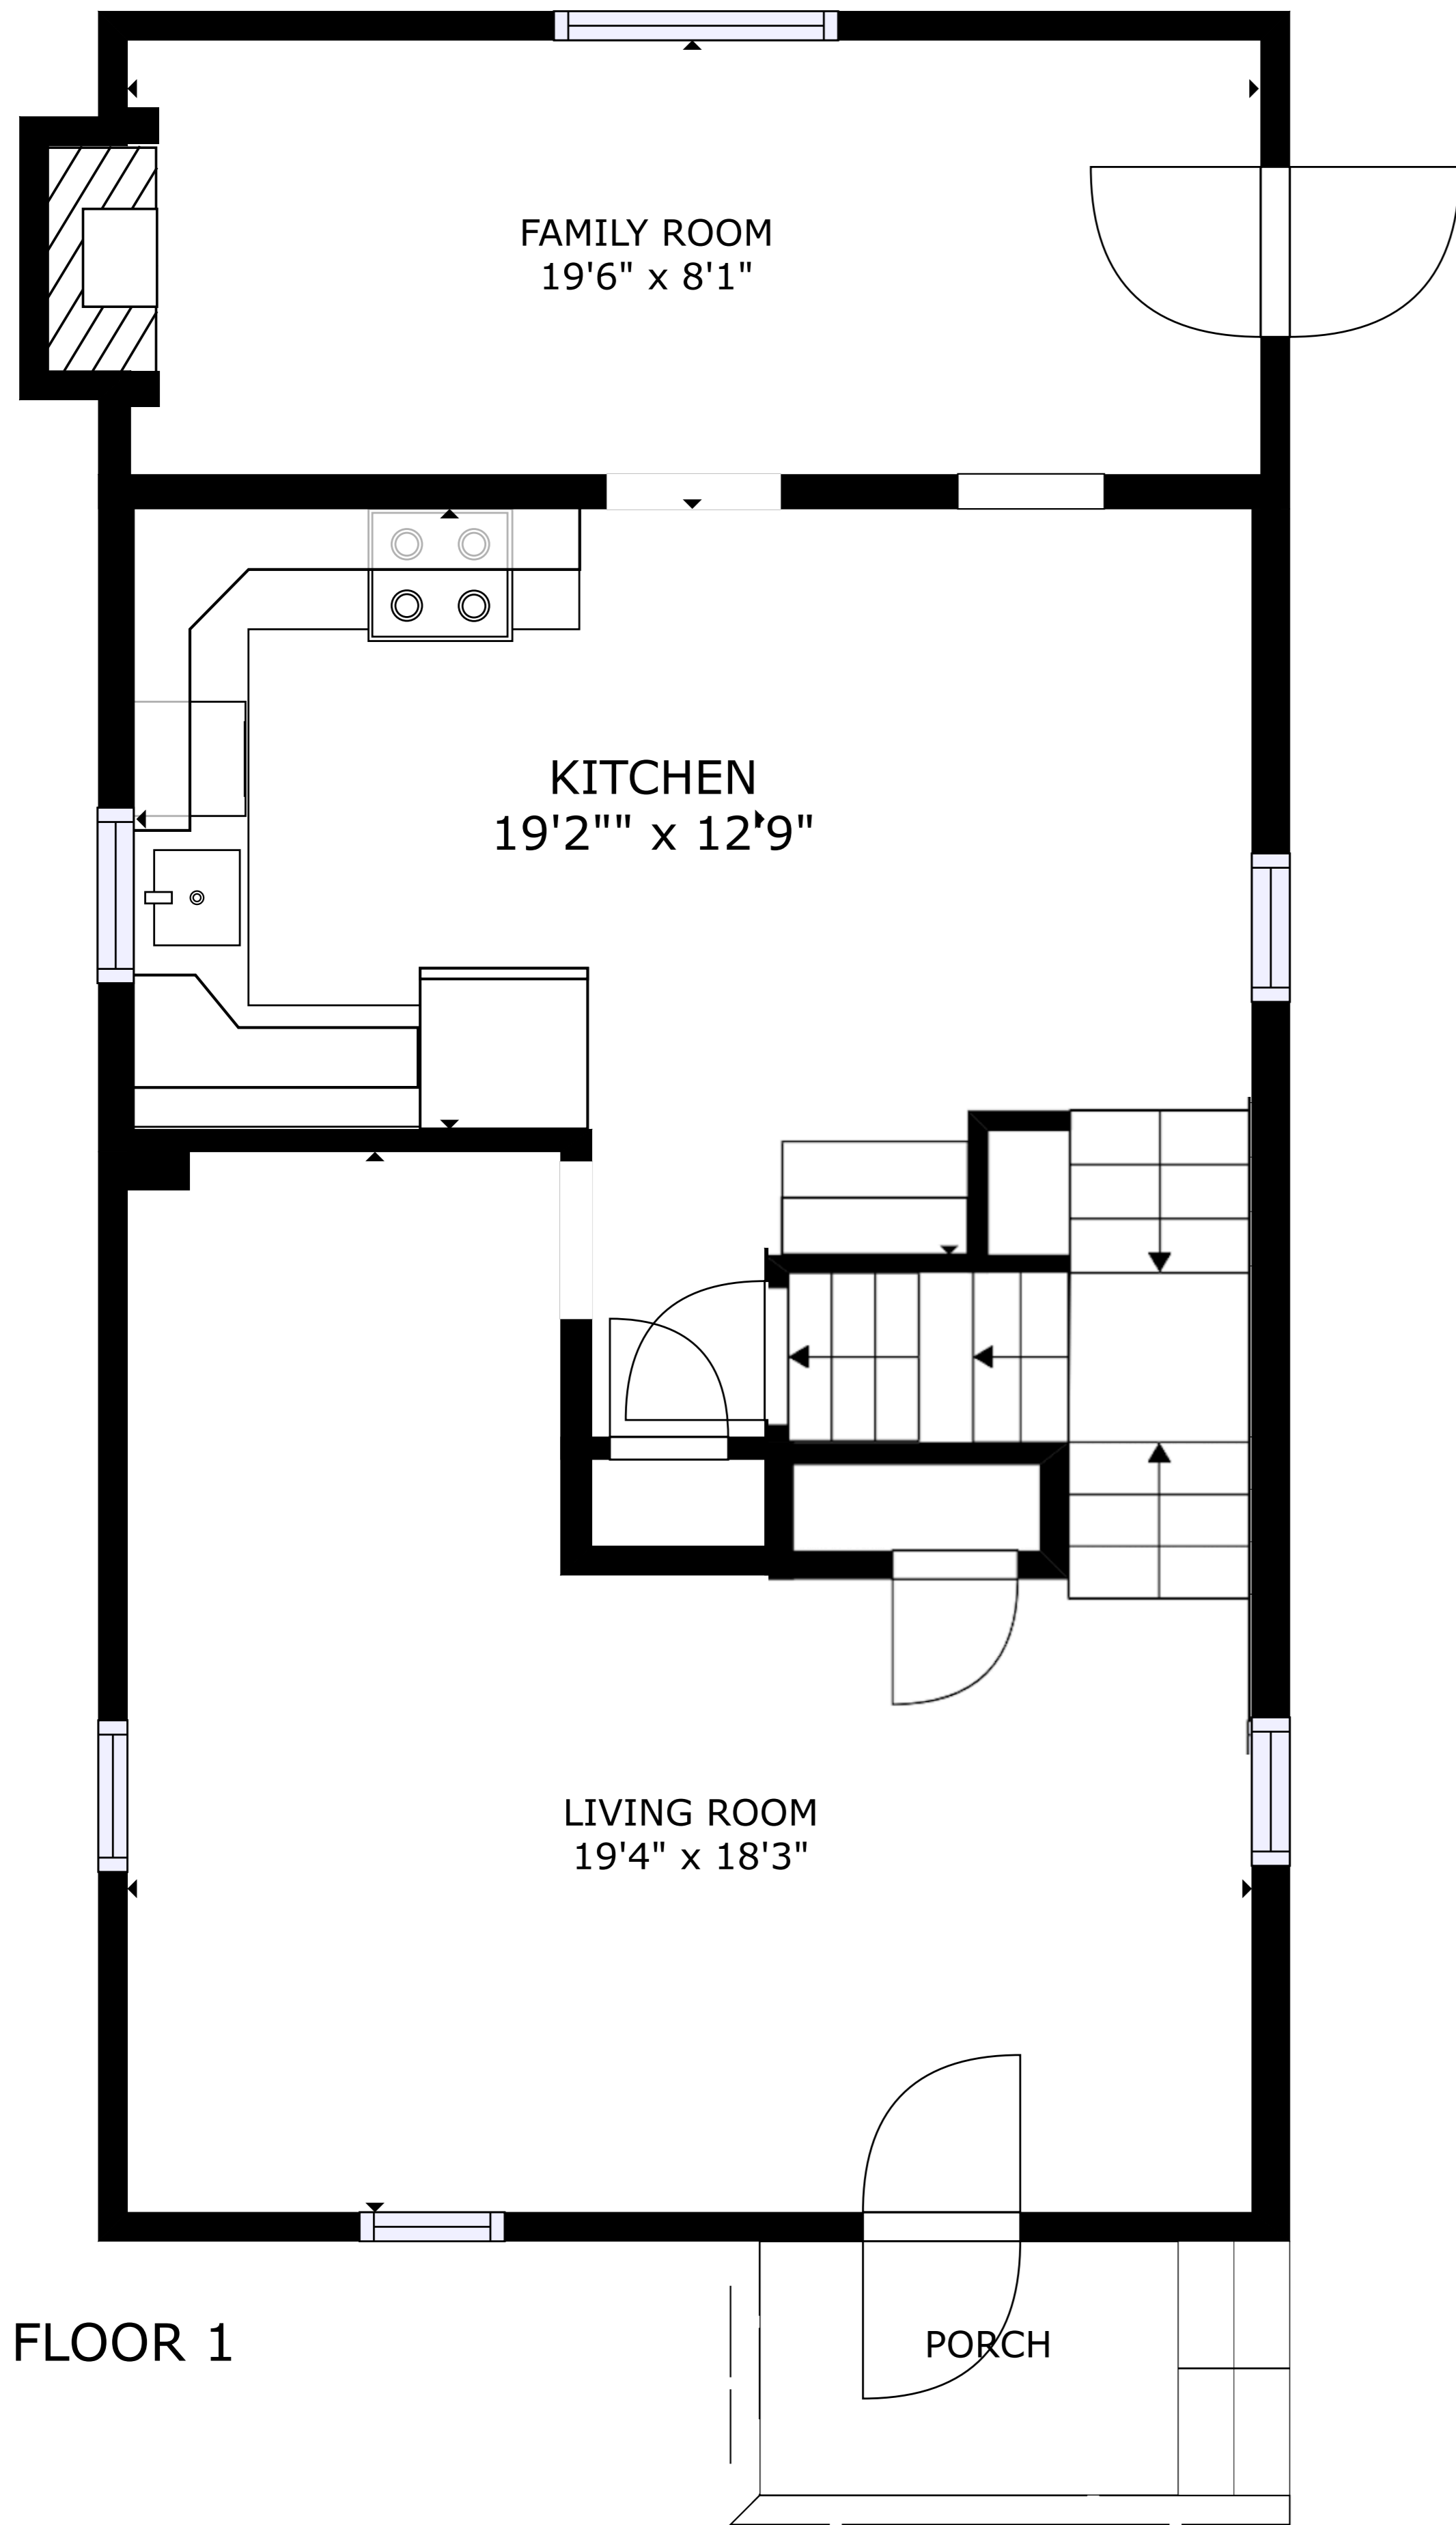

23 RIVERSIDE AVENUE
BEDFORD, MA 01730

SIZES AND DIMENSIONS ARE APPROXIMATE, ACTUAL MAY VARY