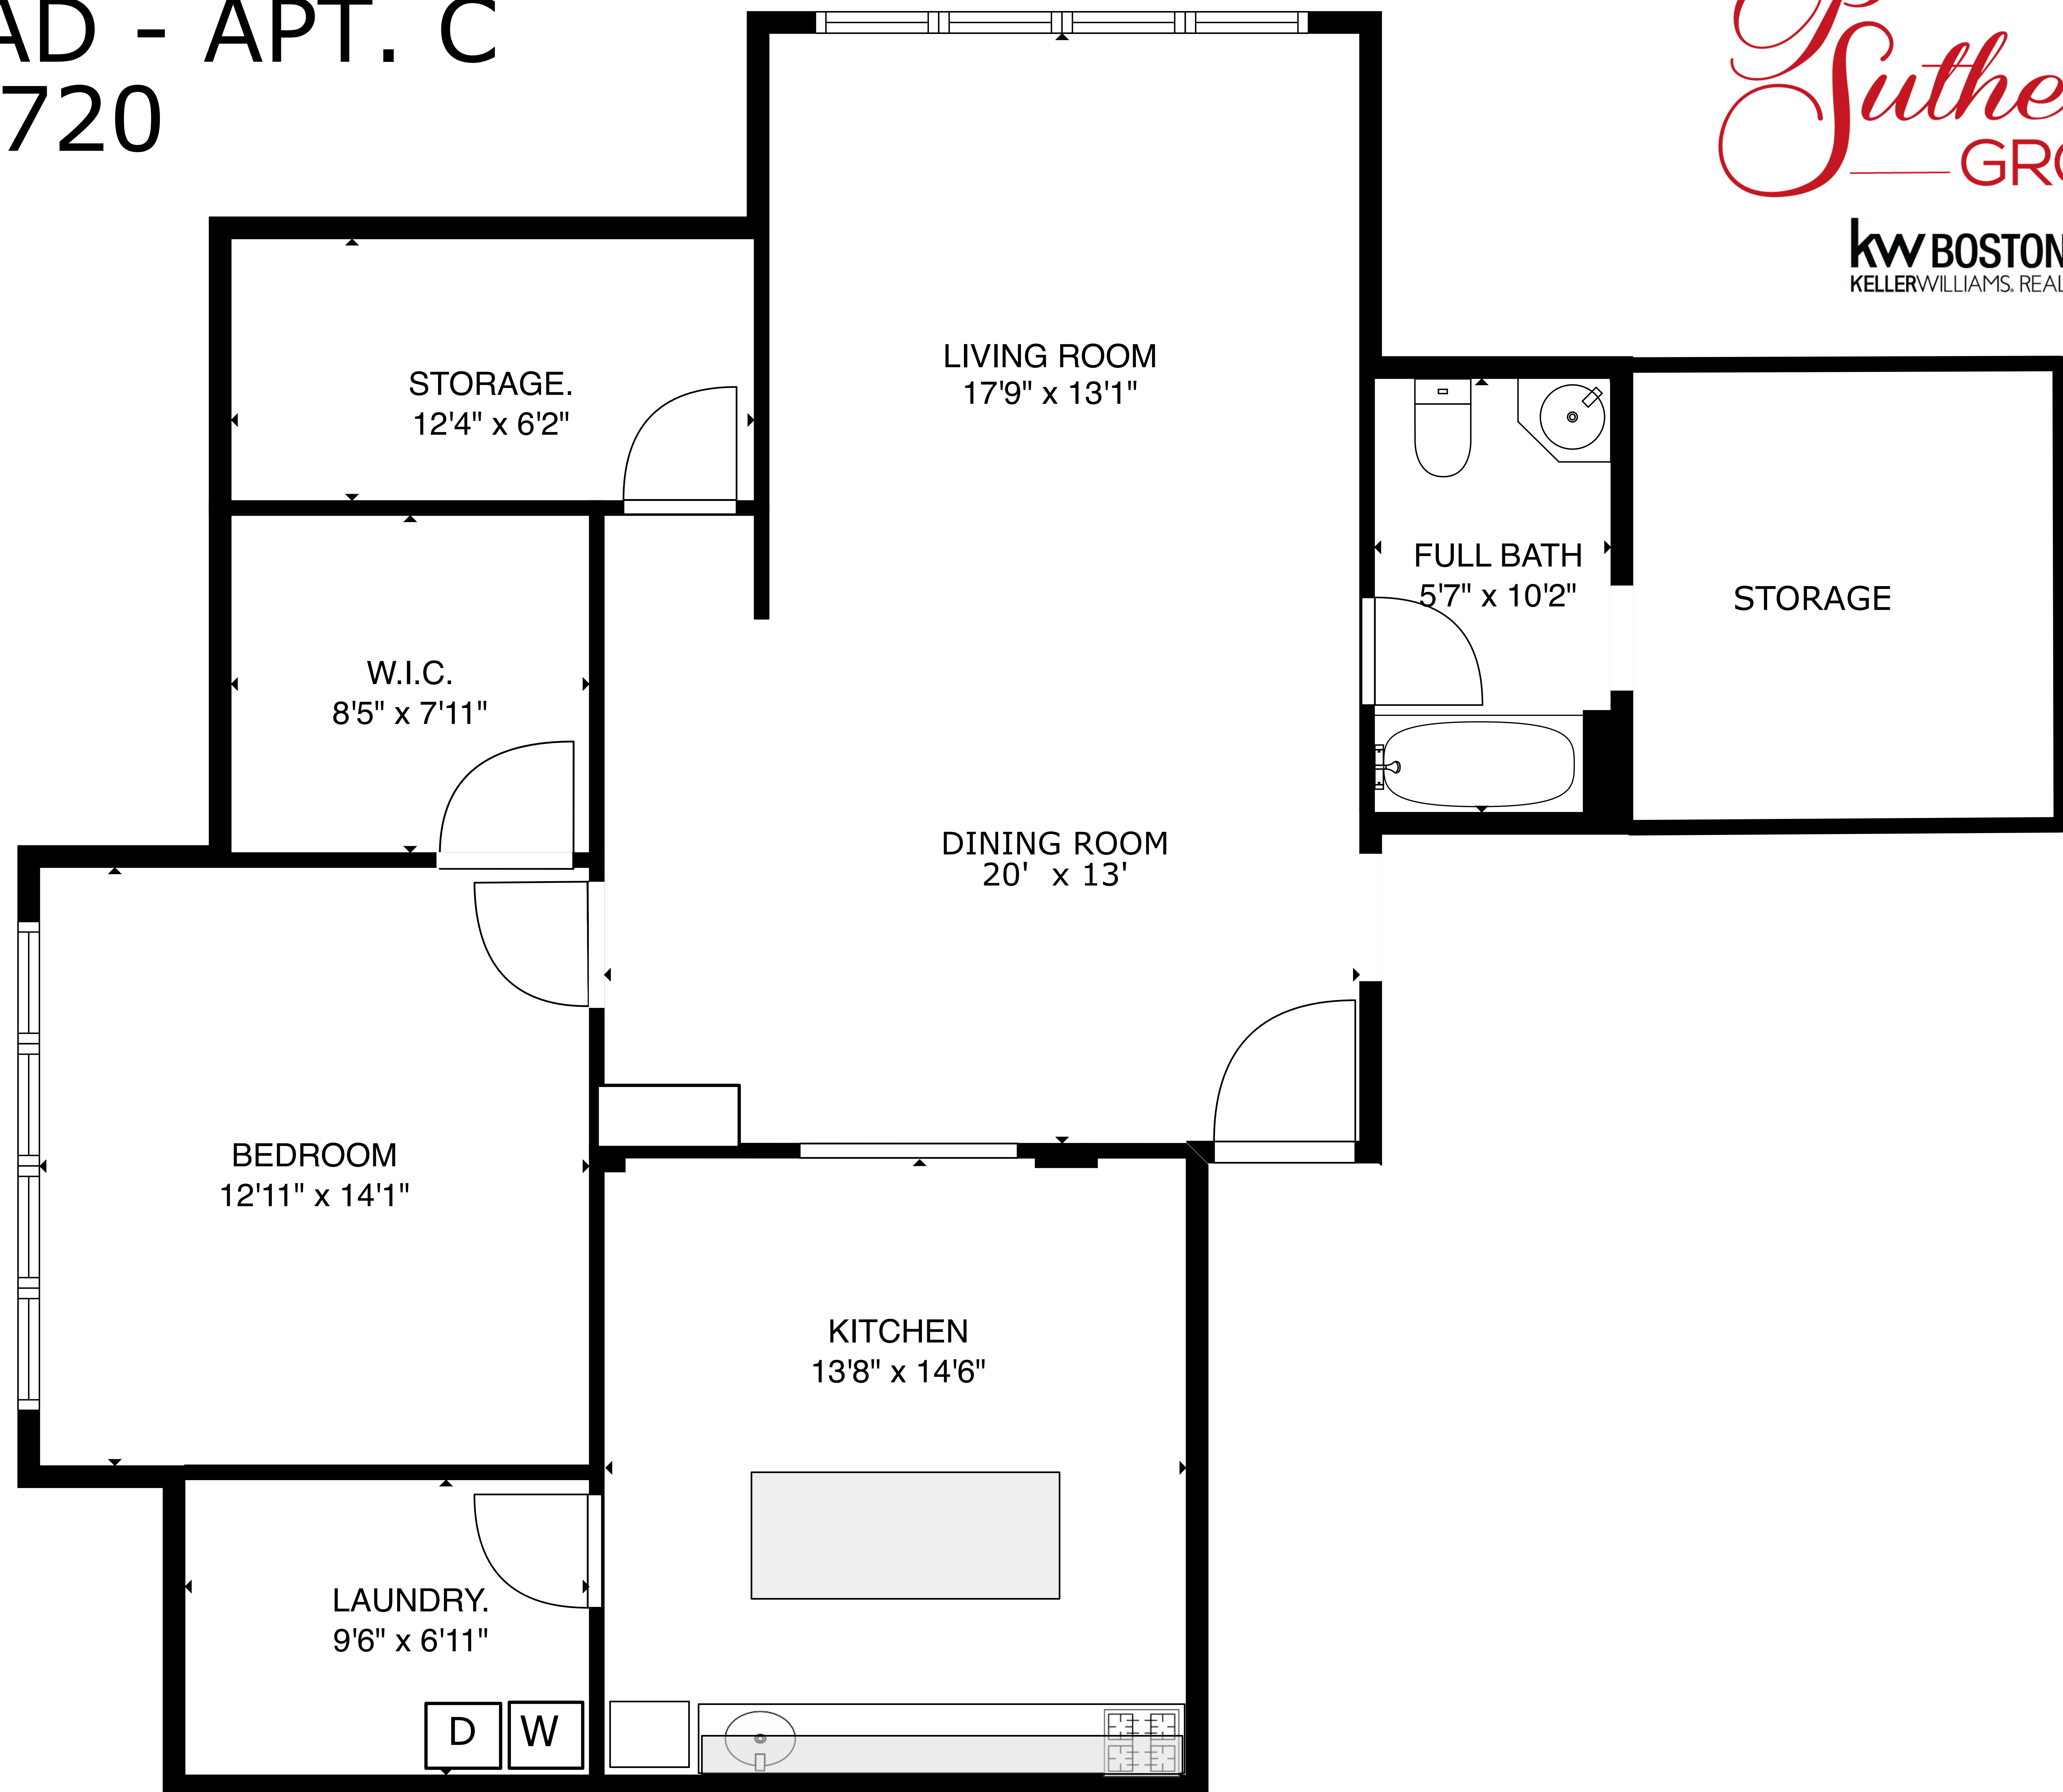

107 GREAT ROAD - APT. C  
ACTON, MA 01720

**kw** BOSTON NORTHWEST  
KELLERWILLIAMS. REALTY

TOTAL: 1628 sq. ft  
SIZES AND DIMENSIONS ARE APPROXIMATE, ACTUAL MAY VARY.