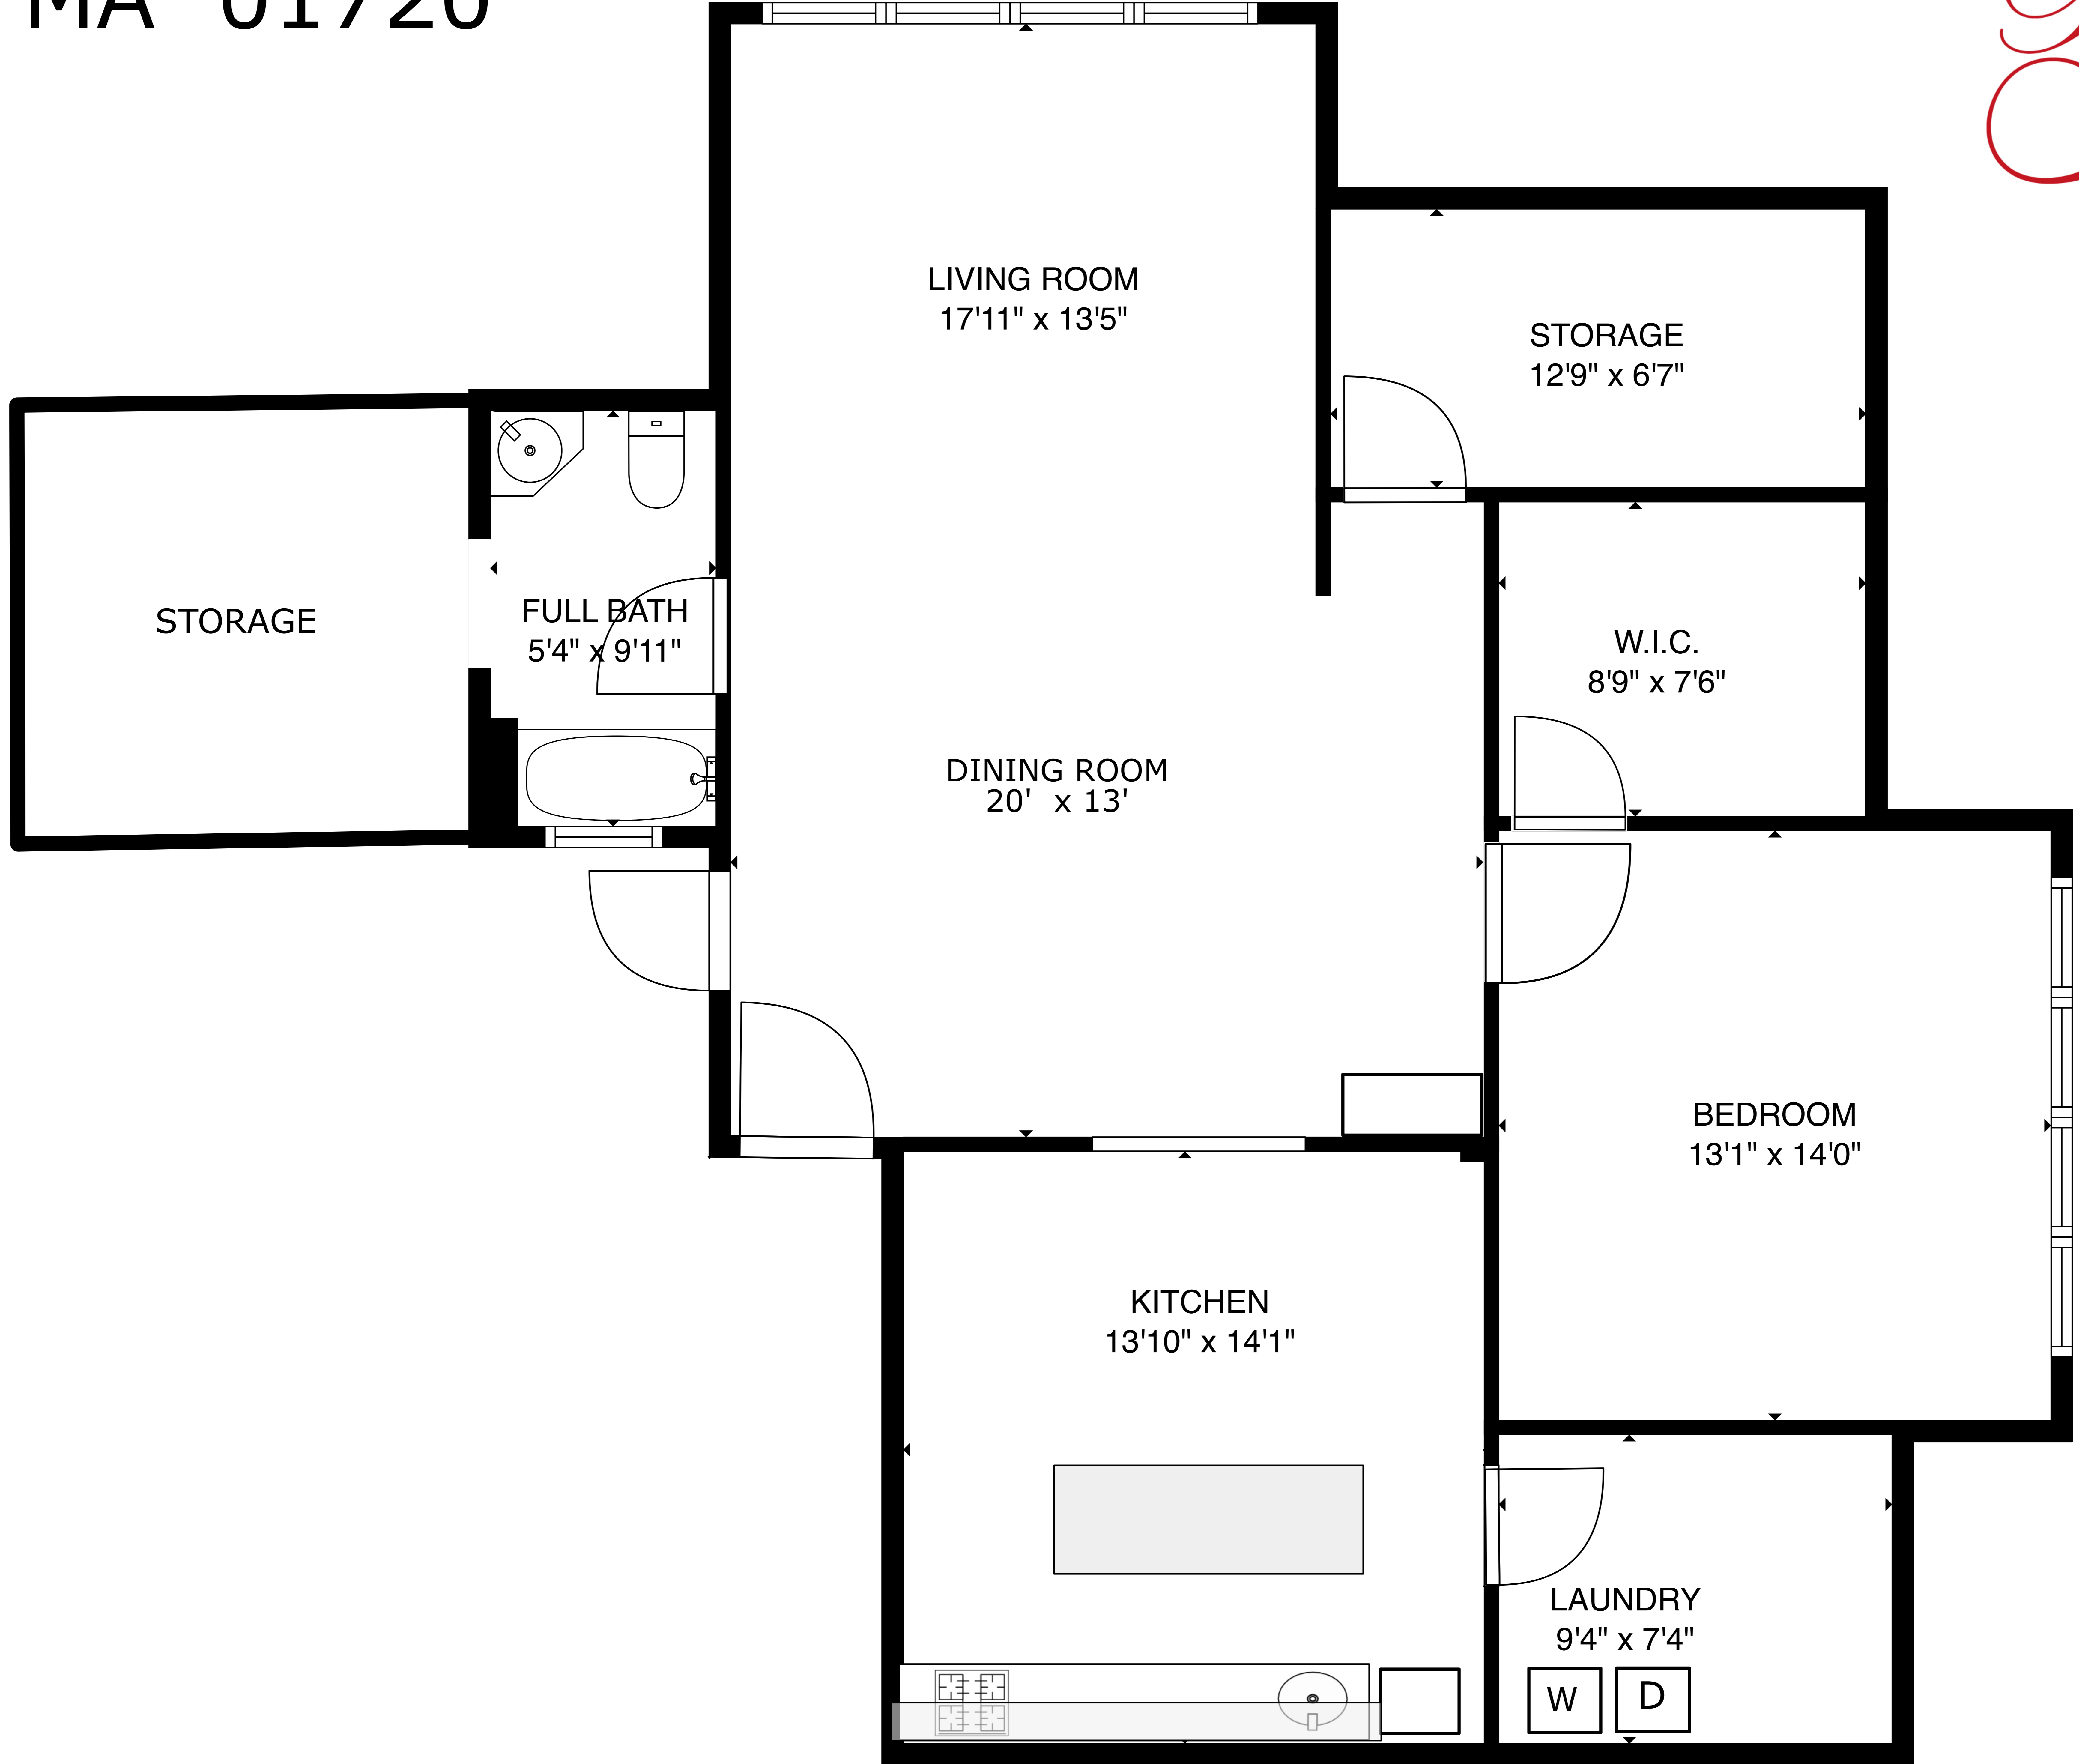

107 GREAT ROAD - APT. A  
ACTON, MA 01720

**KW BOSTON NORTHWEST**  
KELLERWILLIAMS. REALTY

TOTAL: 1628 sq. ft  
SIZES AND DIMENSIONS ARE APPROXIMATE, ACTUAL MAY VARY.